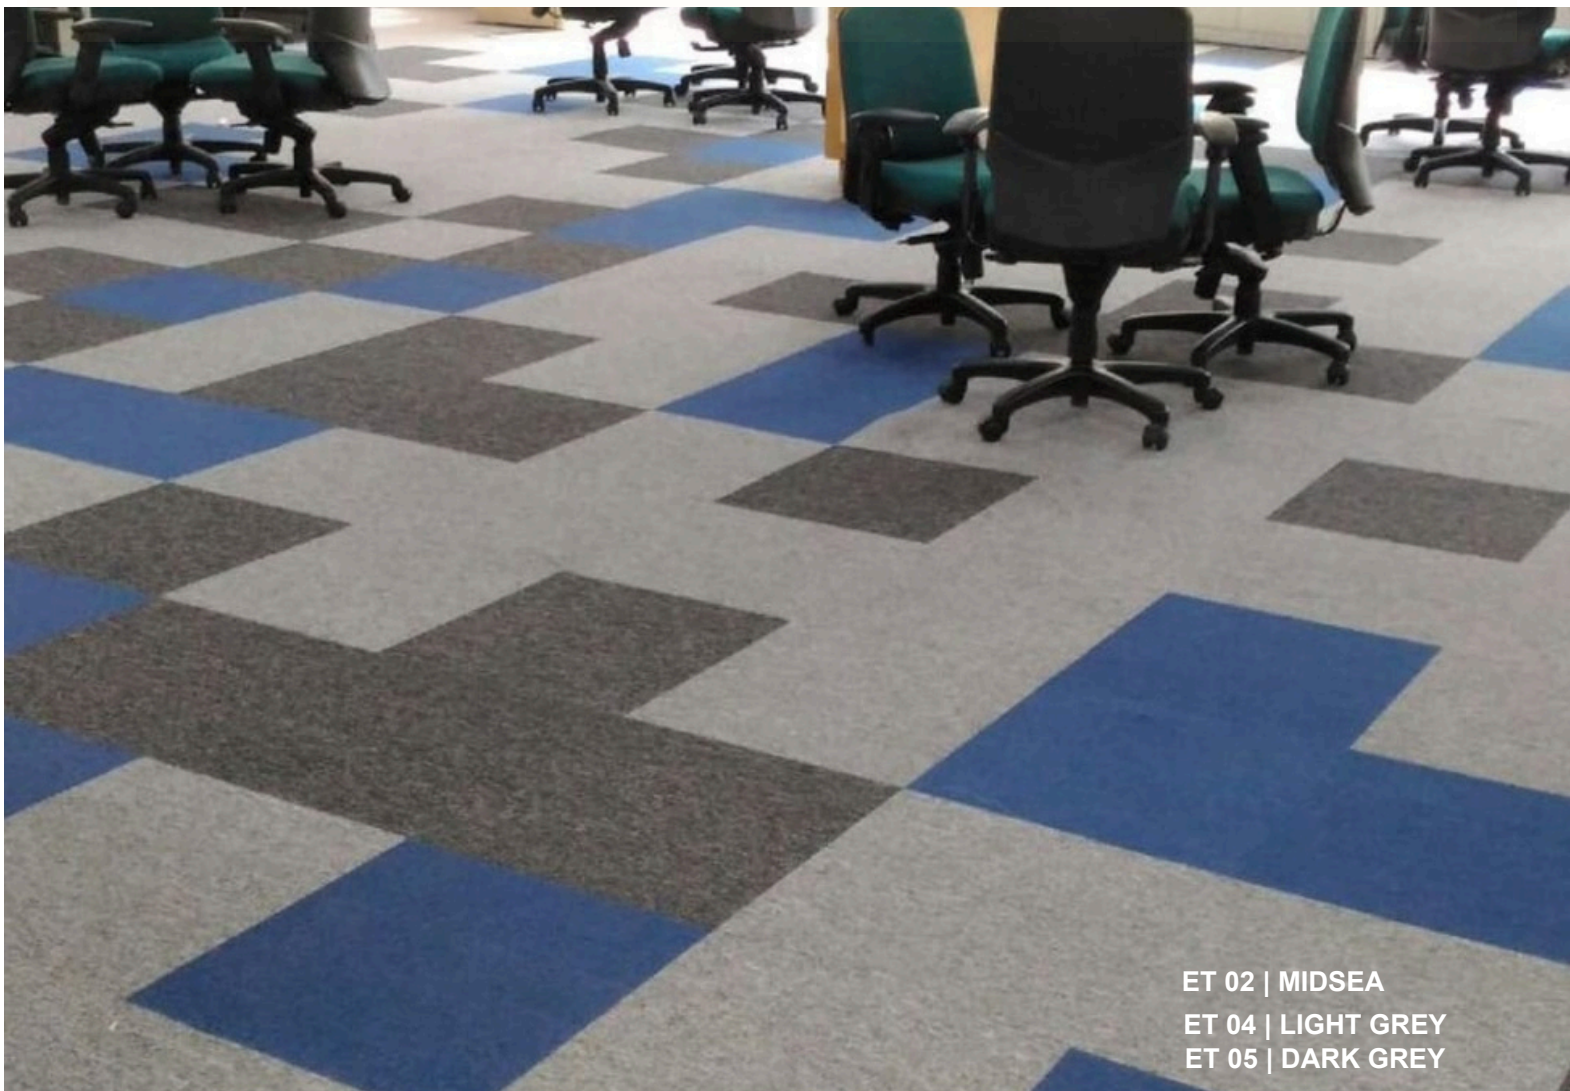

ET 02 | MIDSEA
ET 04 | LIGHT GREY
ET 05 | DARK GREY

SPECIFICATION

STYLE	ECOTILE
YARN	OLEFIN
GAUGE	1/12 HIGH LOW LOOP
PILE HEIGHT	5MM
PILE WEIGHT	450 g/Sqm (+/-5%)
BACKING	PVC BACK
SIZE	50CM X 50CM
PACKING	24 TILES / BOX (6 SqM)