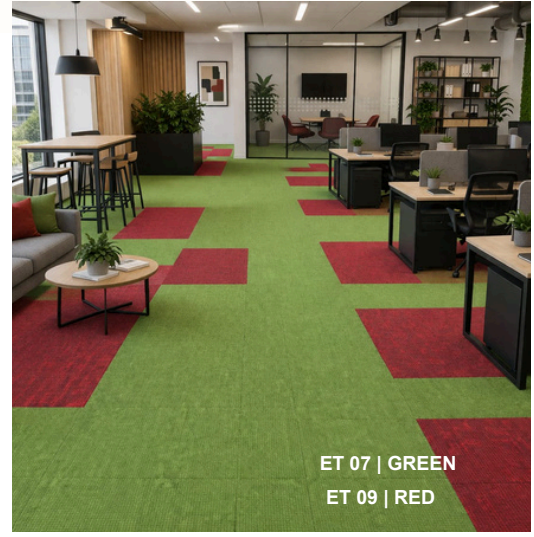

Decor Palette

Unleash the power of
 Design Freedom

ECOTILE
 PVC BACKED CARPET TILE

ET 01 | DESERT
ET 04 | LIGHTGREY

ET 07 | GREEN
ET 09 | RED

ET 01 | DESERT
ET 09 | RED

SPECIFICATION

STYLE	ECOTILE
YARN	OLEFIN
GAUGE	1/12 HIGH LOW LOOP
PILE HEIGHT	5MM
PILE WEIGHT	450 g/Sqm (+/-5%)
BACKING	PVC BACK
SIZE	50CM X 50CM
PACKING	24 TILES / BOX (6 SqM)