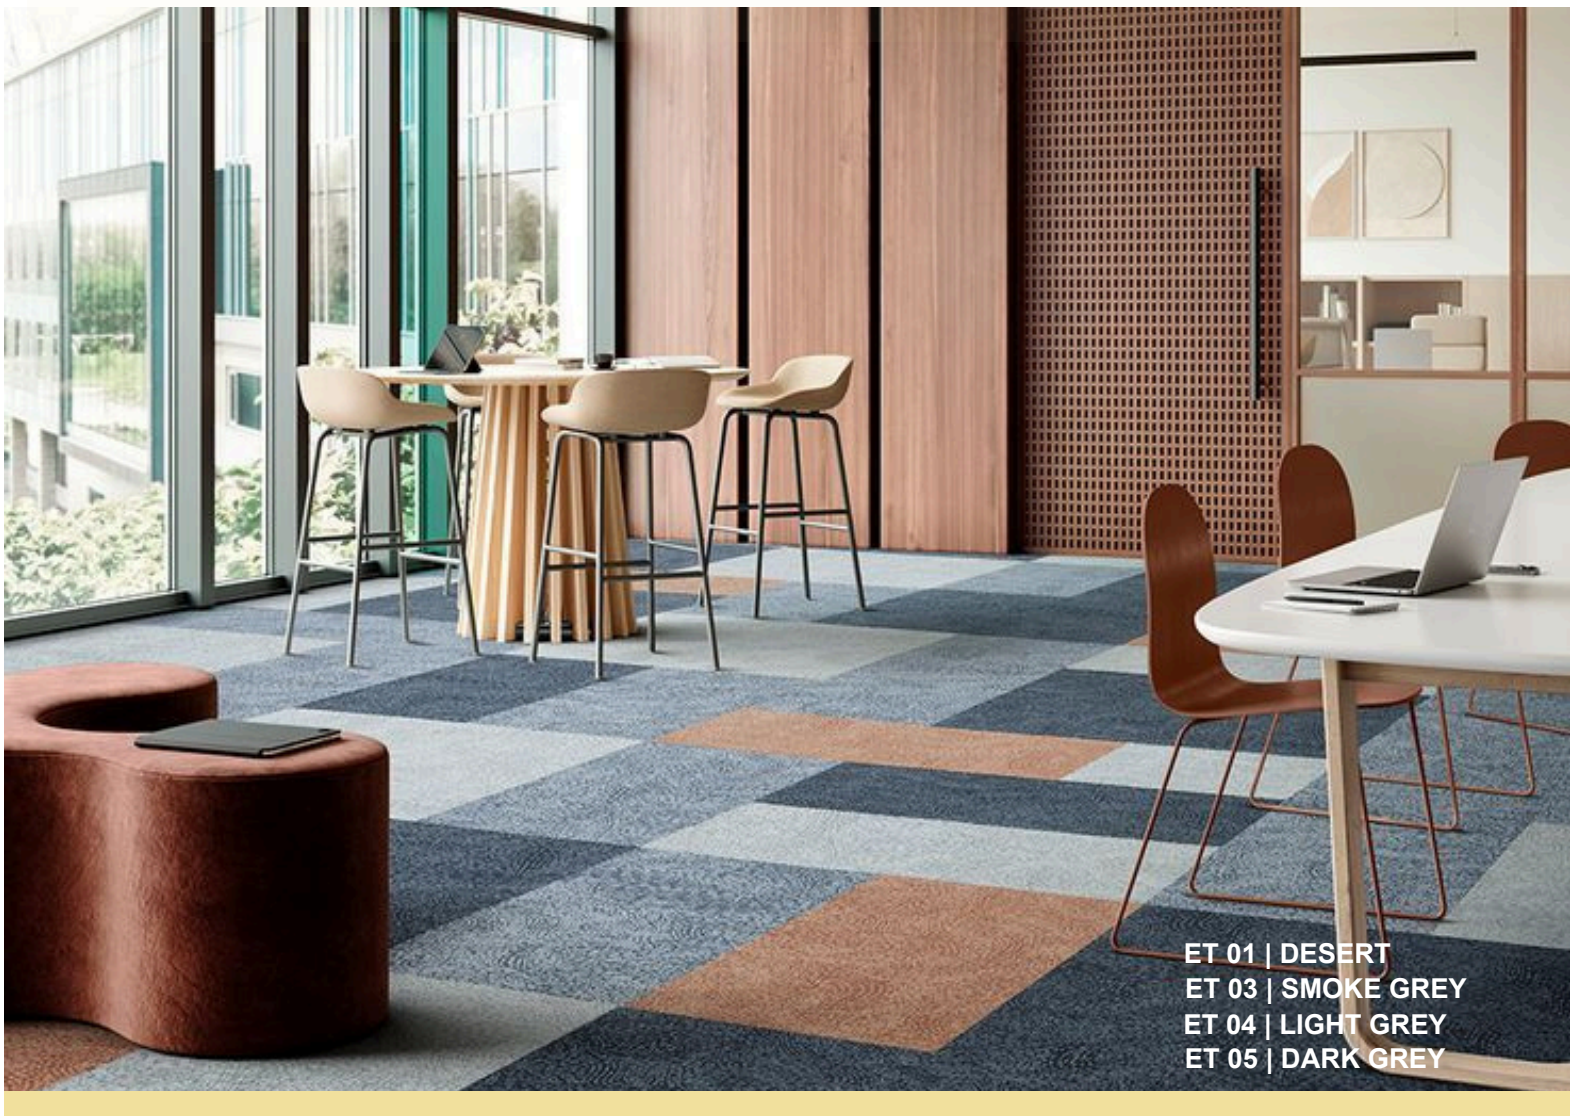

ECOTILE-YOUR CANVAS OF EXPRESSION

Minimal in look, powerful in performance- Ecotile PVC carpet tiles redefine plain.

They open up a world of design possibilities, adapting effortlessly to modern spaces.

ET 01 | DESERT
 ET 03 | SMOKE GREY
 ET 04 | LIGHT GREY
 ET 05 | DARK GREY

SPECIFICATION

STYLE	ECOTILE
YARN	OLEFIN
GAUGE	1/12 HIGH LOW LOOP
PILE HEIGHT	5MM
PILE WEIGHT	450 g/Sqm (+/-5%)
BACKING	PVC BACK
SIZE	50CM X 50CM
PACKING	24 TILES / BOX (6 SqM)

Decor Palette

Unleash the power of
 Design Freedom

ECOTILE
 PVC BACKED CARPET TILE

ET 02 | MIDSEA
 ET 04 | LIGHT GREY
 ET 05 | DARK GREY

SPECIFICATION

STYLE	ECOTILE
YARN	OLEFIN
GAUGE	1/12 HIGH LOW LOOP
PILE HEIGHT	5MM
PILE WEIGHT	450 g/Sqm (+/-5%)
BACKING	PVC BACK
SIZE	50CM X 50CM
PACKING	24 TILES / BOX (6 SqM)

Decor Palette

Unleash the power of
 Design Freedom

ECOTILE
 PVC BACKED CARPET TILE

ET 01 | DESERT
ET 04 | LIGHTGREY

ET 07 | GREEN
ET 09 | RED

ET 01 | DESERT
ET 09 | RED

SPECIFICATION

STYLE	ECOTILE
YARN	OLEFIN
GAUGE	1/12 HIGH LOW LOOP
PILE HEIGHT	5MM
PILE WEIGHT	450 g/Sqm (+/-5%)
BACKING	PVC BACK
SIZE	50CM X 50CM
PACKING	24 TILES / BOX (6 SqM)