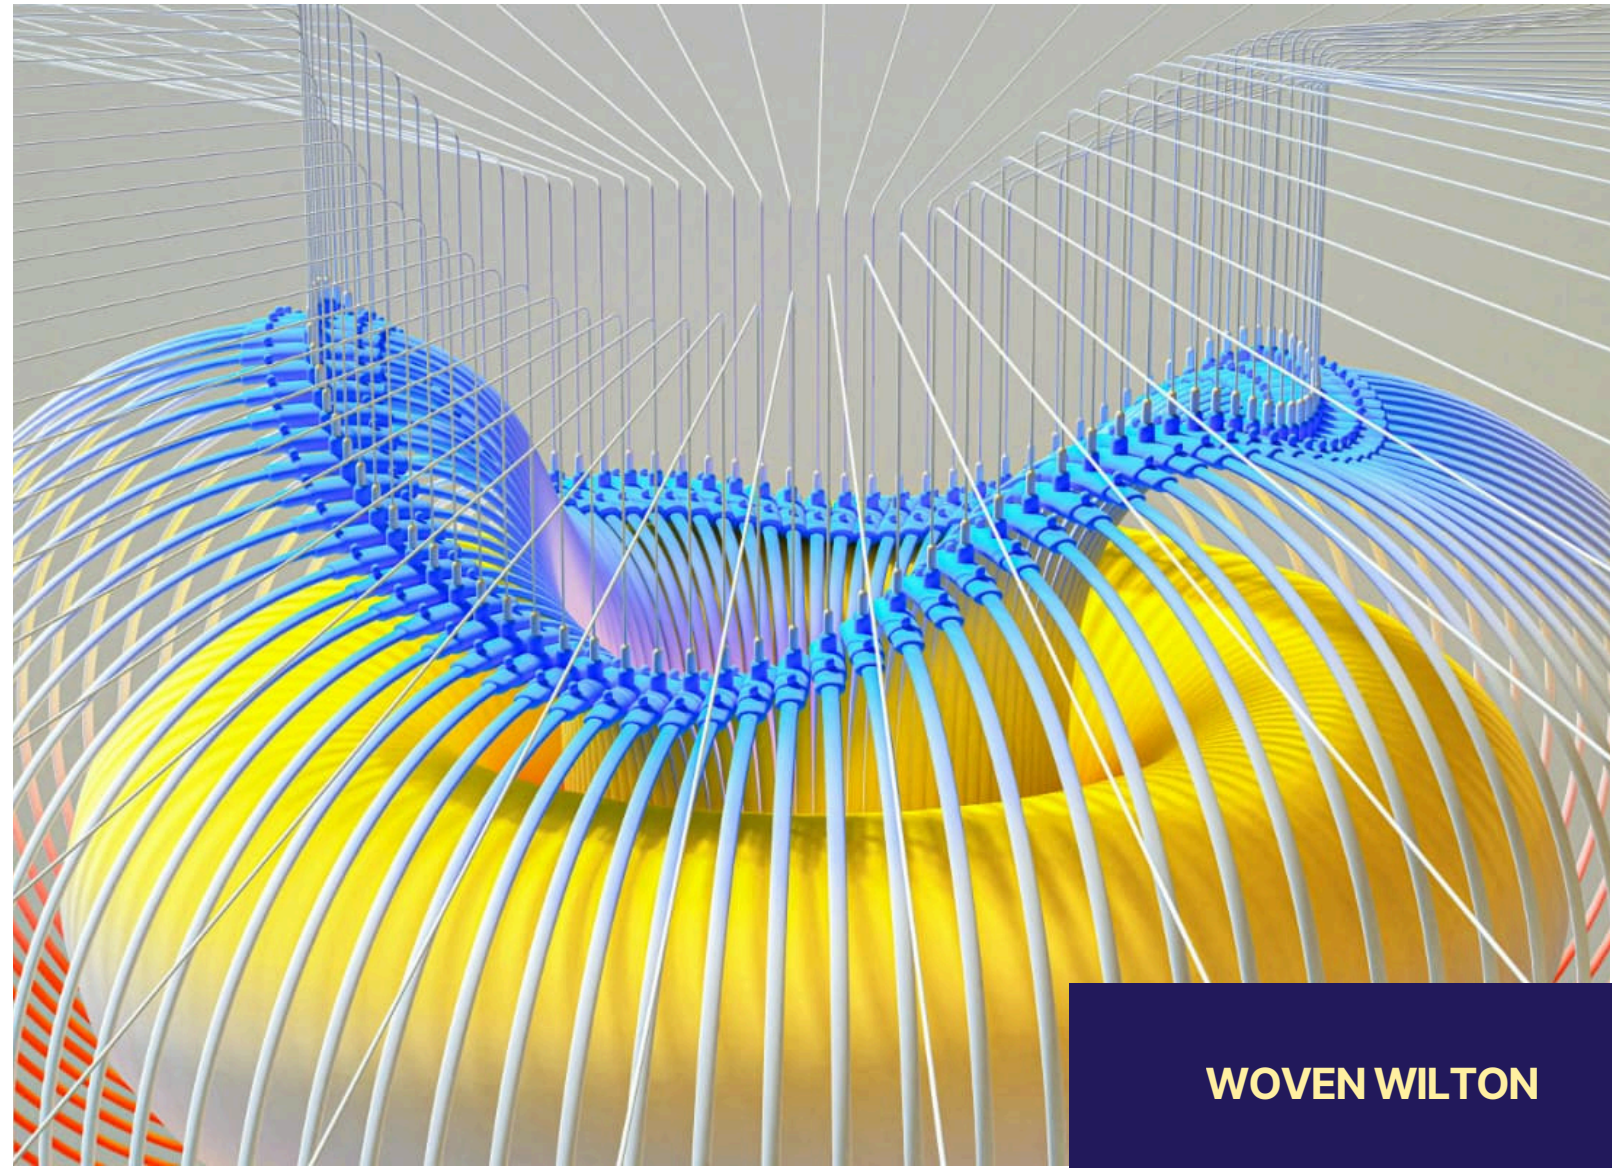

MiRai

Woven Wilton carpet

WOVEN WILTON

TIMELESS . TEXTURED . TOMORROW

ELEVATE YOUR SPACE WITH **MIRAI** -
THE FUTURE OF WOVEN ELEGANCE

Donaire®
Carpet Rolls & Carpet Tiles

www.donairecarpet.com