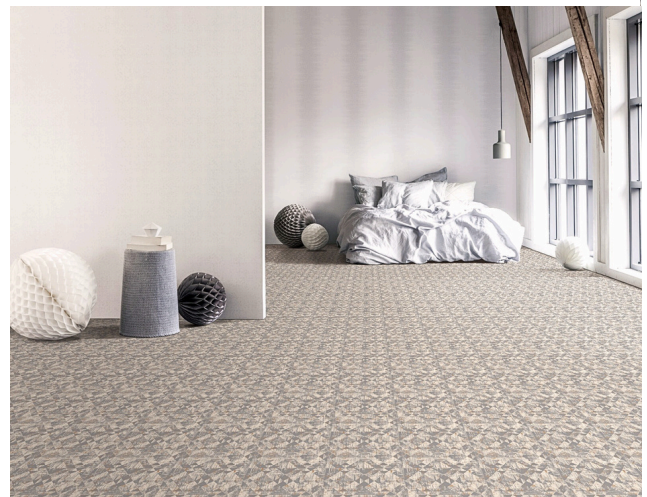

Donaire®
Carpet Rolls & Carpet Tiles

MR 04 GREY

MiRai
Woven Wilton carpet

www.donairecarpet.com