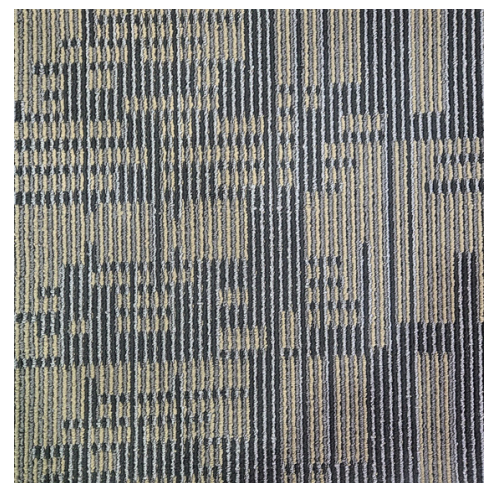

# tRIBE

CUSHION BACKED SCROLL CARPET ROLL

HERITAGE PATTERNS

CRAFTED FOR URBAN  
FLOORS

## TRIBE Cushion Backed Scroll Carpet Roll

Tribe channels the soul of ancient artistry into modern flooring experience, perfect for design-forward interiors

2025-26

TB 01 | Grey

## SPECIFICATION

<b>STYLE</b>	<b>TRIBE</b>
<b>YARN</b>	BULK CONTINUOUS FILAMENT
<b>CONSTRUCTION</b>	MULTILEVEL LOOP PILE
<b>GAUGE</b>	1/10
<b>HEIGHT</b>	10mm
<b>PILE WEIGHT</b>	675 g/Sqm
<b>WIDTH</b>	2M
<b>BACKING</b>	EQ CUSHION BACKING
<b>STATIC CONTROL</b>	PERMANENT
<b>FLAMMABILITY</b>	PASSES PILL TEST

TB 01 | GREY

*Rooted in tradition  
woven for today*

**tRIBE**  
CUSHION BACKED SCROLL CARPET ROLL

TB 02 | Brown