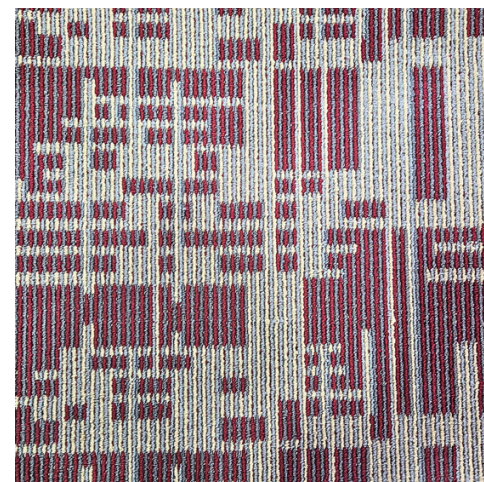

TB 05 | RED

*Rooted in tradition
woven for today*

tRIBE
CUSHION BACKED SCROLL CARPET ROLL