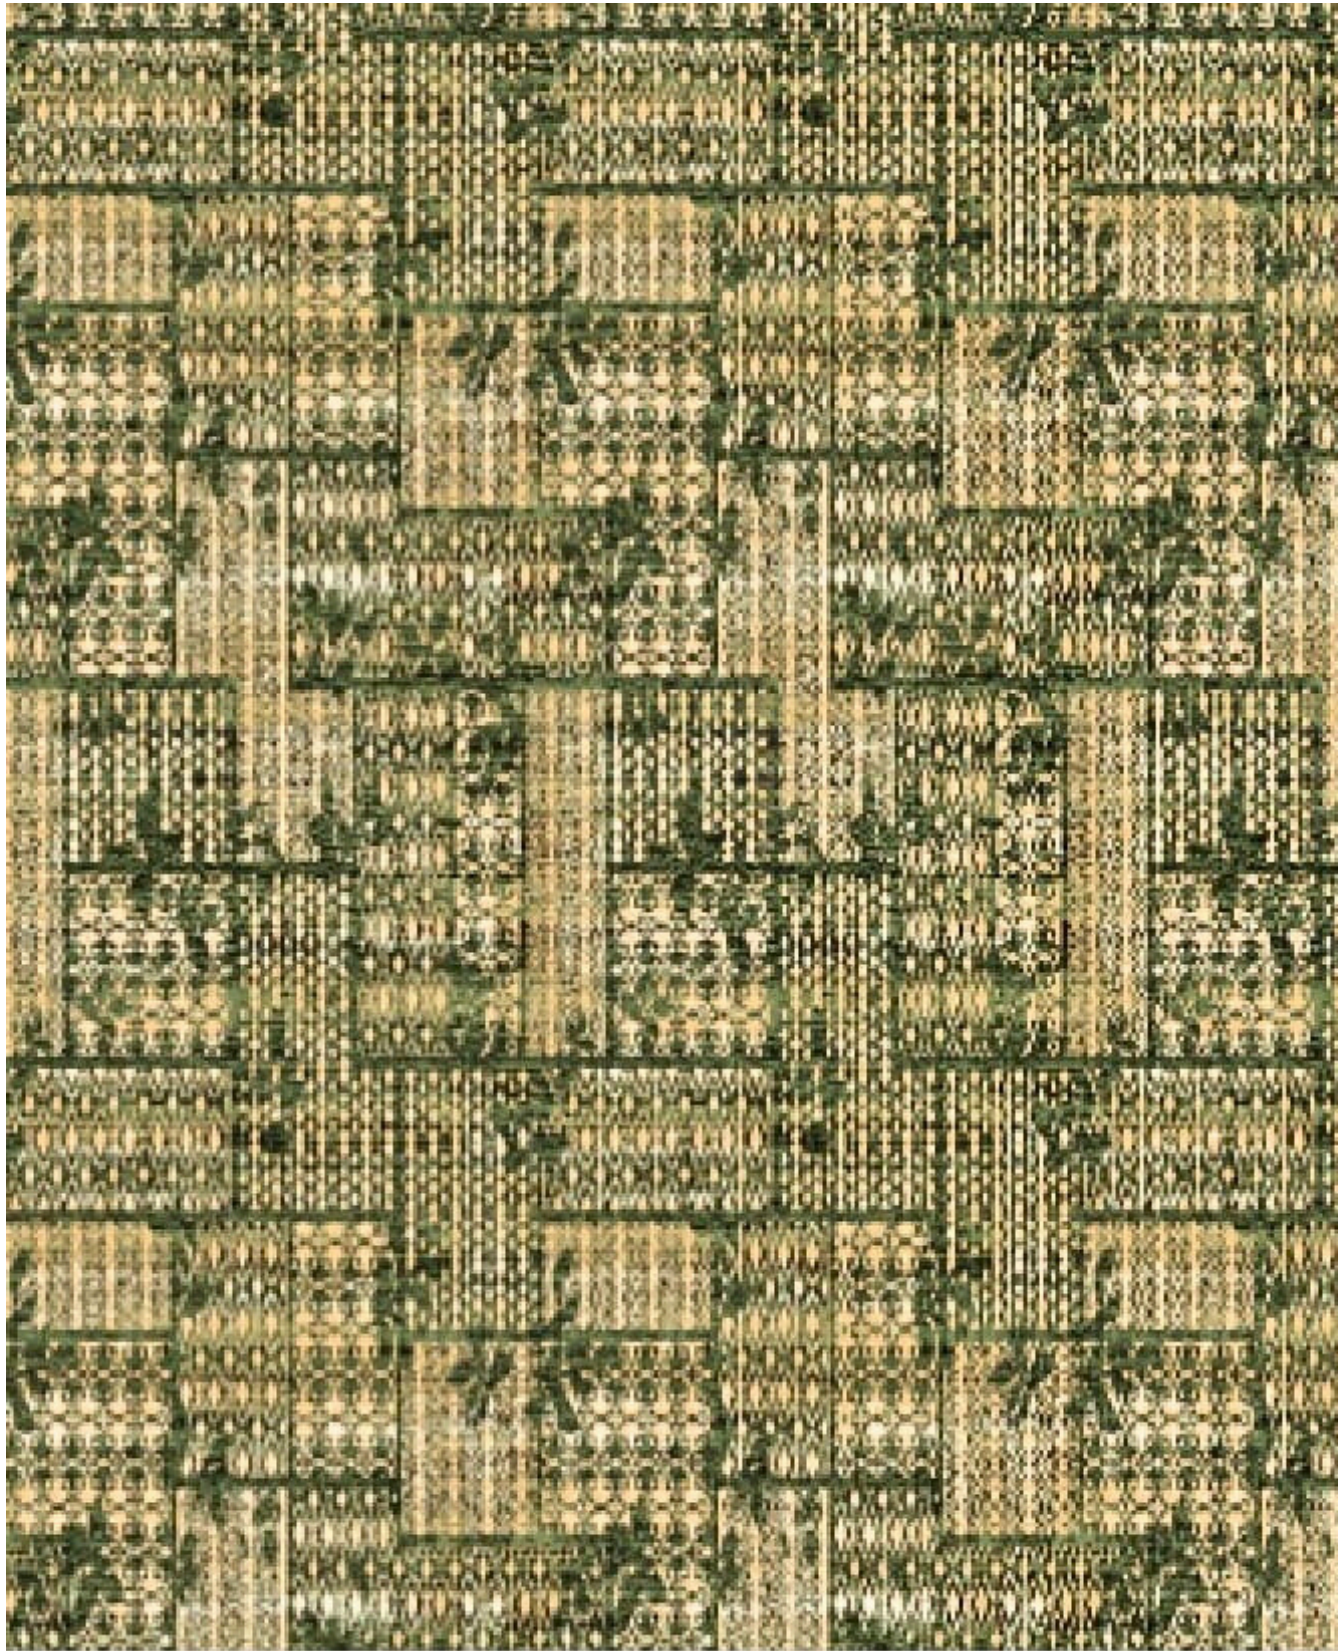

Donaire[®]
Carpet Rolls & Carpet Tiles

Ornate

WOVEN WILTON CARPET

Celebrating the finesse of
Ornate details

ON 01 IVORY

*A Symphony of Details
Crafted into Perfection*

Donaire[®]
Carpet Rolls & Carpet Tiles

www.donairecarpet.com

Ornate
Woven Wilton

ON 02 GREEN

*A Symphony of Details
Crafted into Perfection*

Donaire[®]
Carpet Rolls & Carpet Tiles

www.donairecarpet.com

Ornate
Woven Wilton

ON 03 RED