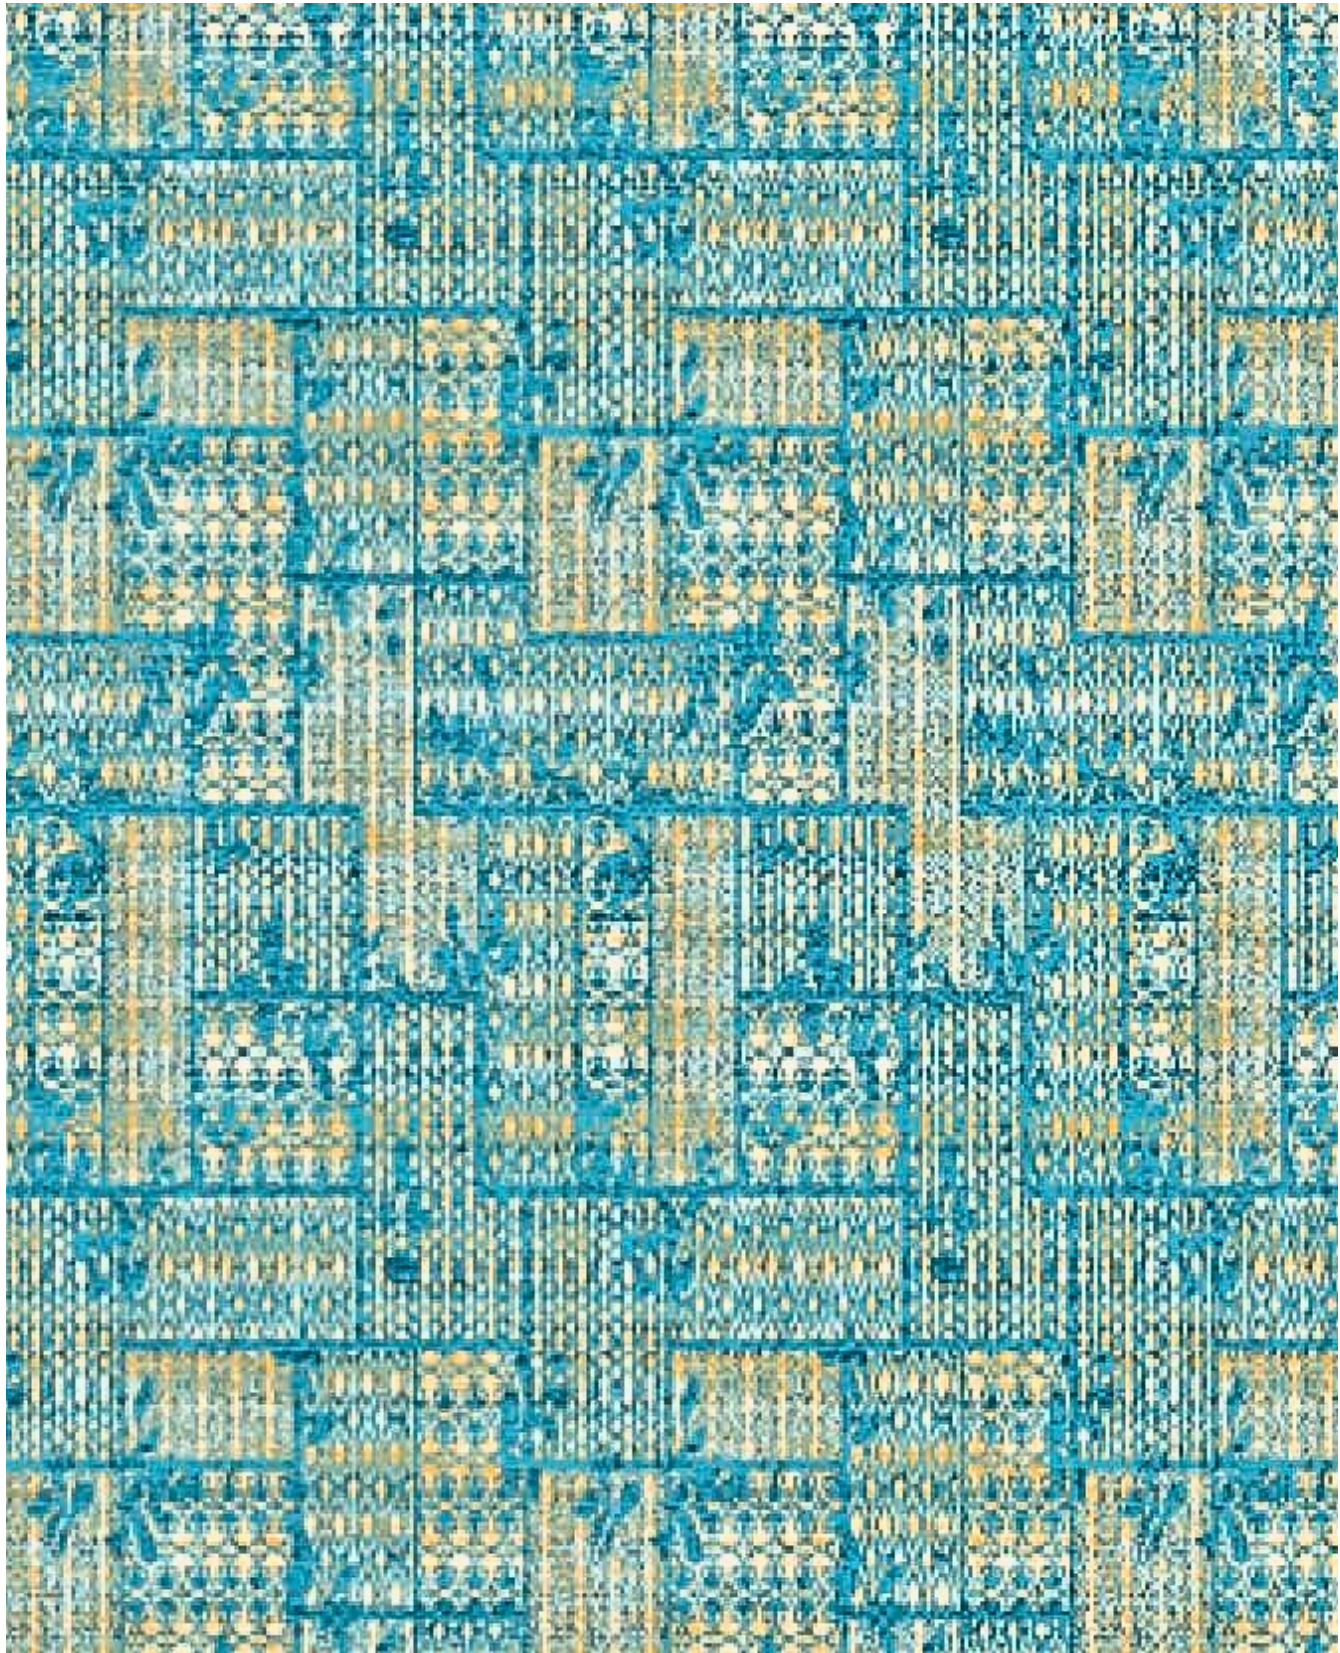

ON 04 SEA BLUE

*A Symphony of Details
Crafted into Perfection*

Donaire®
Carpet Rolls & Carpet Tiles

www.donairecarpet.com

Ornate
Woven Wilton