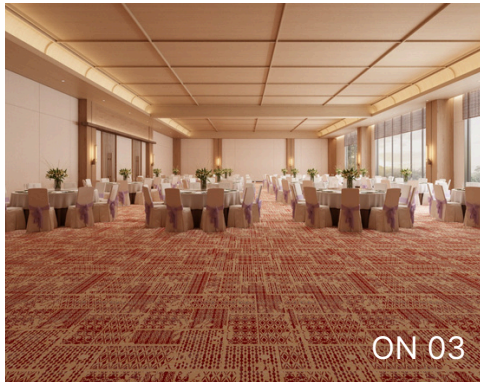

A QUIET SYMPHONY IN EVERY WEAVE

ON 05

ON 03

ON 04

ON 01

Ornate

Woven Wilton

- ADV PP HEATSET
- 4,80,000 POINTS
- 16MM PILE HEIGHT
- 2500 GSM WEIGHT
- 4 M WIDTH
- JUTE BACKING