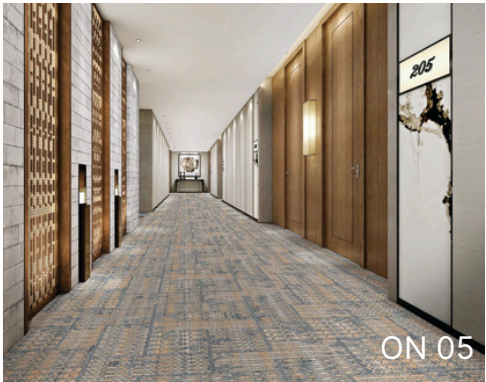

A QUIET SYMPHONY IN EVERY WEAVE

ON 05

ON 03

ON 04

ON 01

Ornate

Woven Wilton

- ADV PP HEATSET
- 4,80,000 POINTS
- 16MM PILE HEIGHT
- 2500 GSM WEIGHT
- 4 M WIDTH
- JUTE BACKING