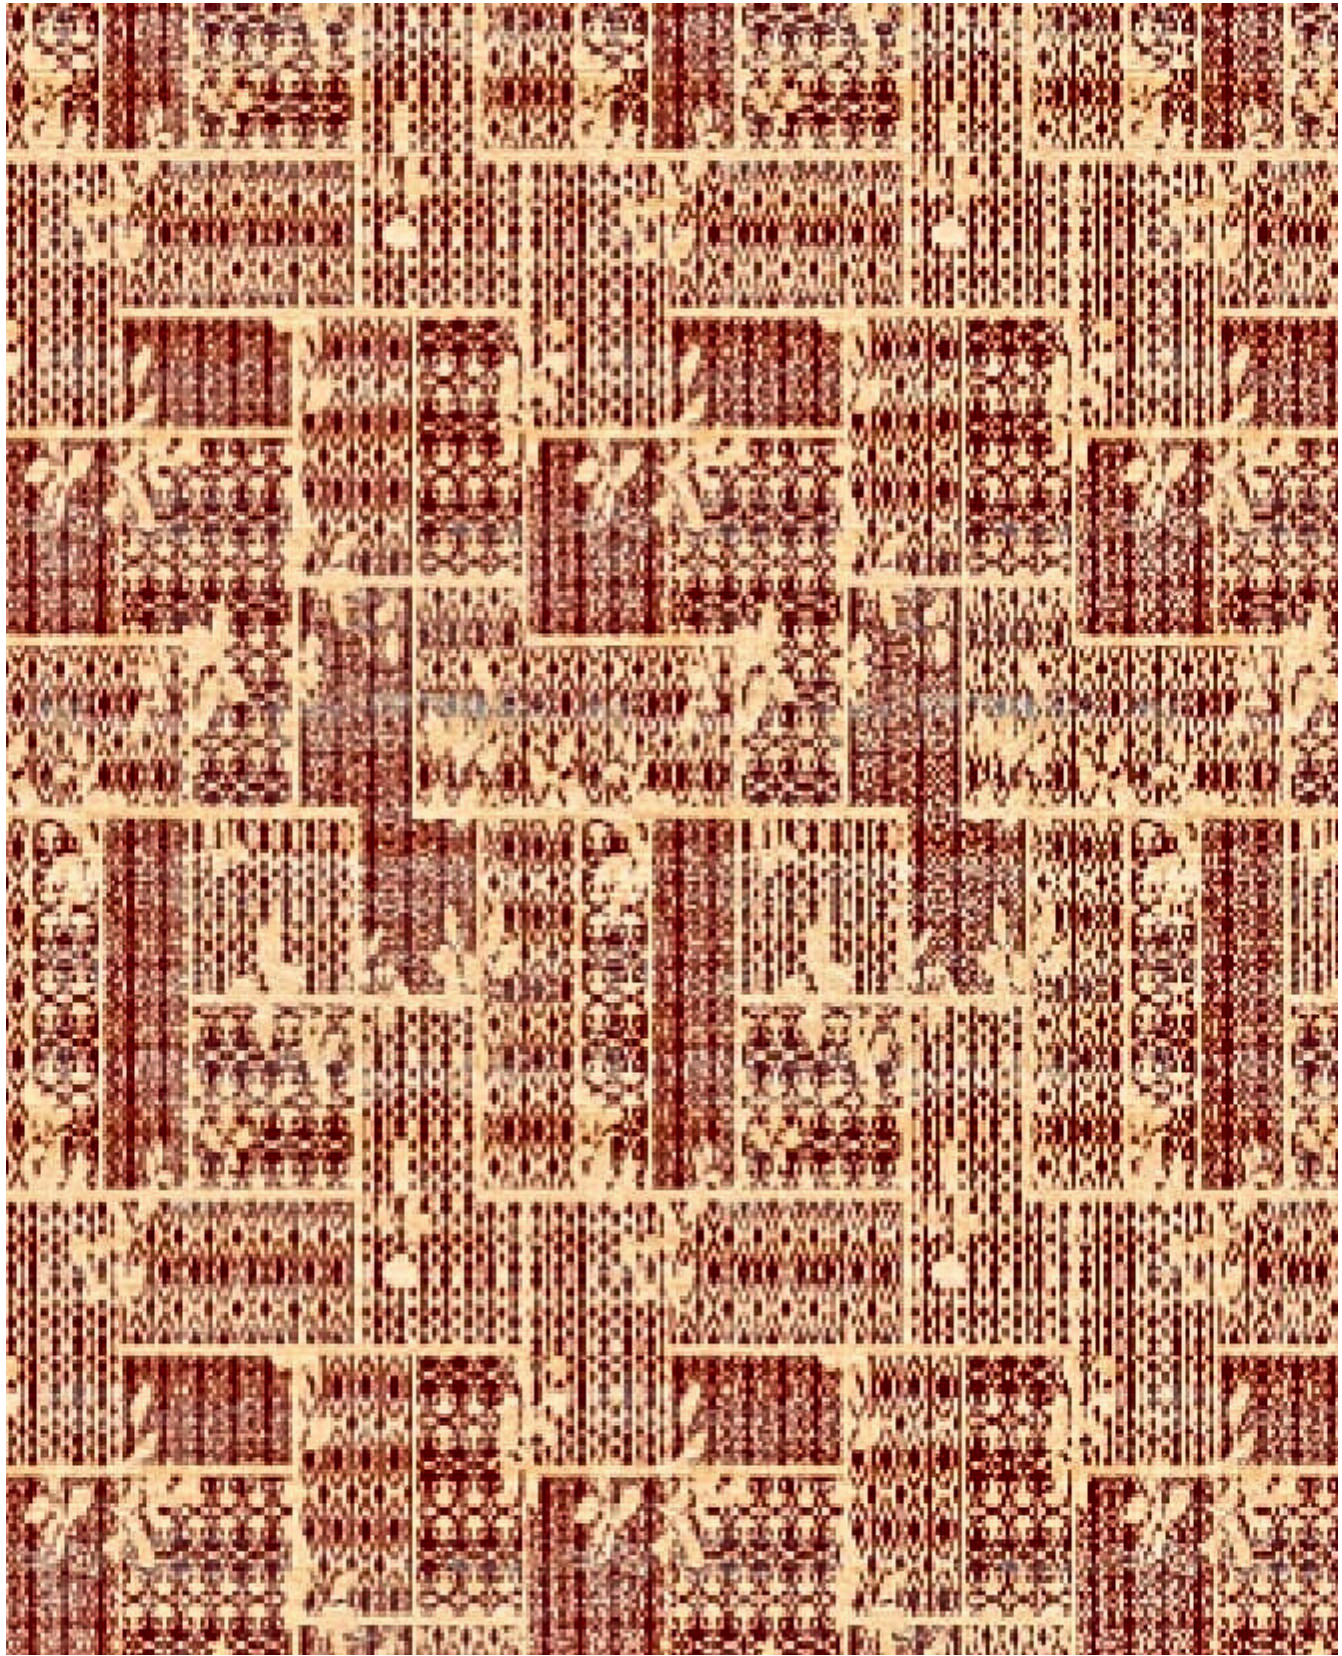

Donaire[®]
Carpet Rolls & Carpet Tiles

Ornate

WOVEN WILTON CARPET

Celebrating the finesse of
Ornate details

ON 01 IVORY

*A Symphony of Details
Crafted into Perfection*

Donaire[®]
Carpet Rolls & Carpet Tiles

www.donairecarpet.com

Ornate
Woven Wilton

ON 02 GREEN

*A Symphony of Details
Crafted into Perfection*

Donaire[®]
Carpet Rolls & Carpet Tiles

www.donairecarpet.com

Ornate
Woven Wilton

ON 03 RED