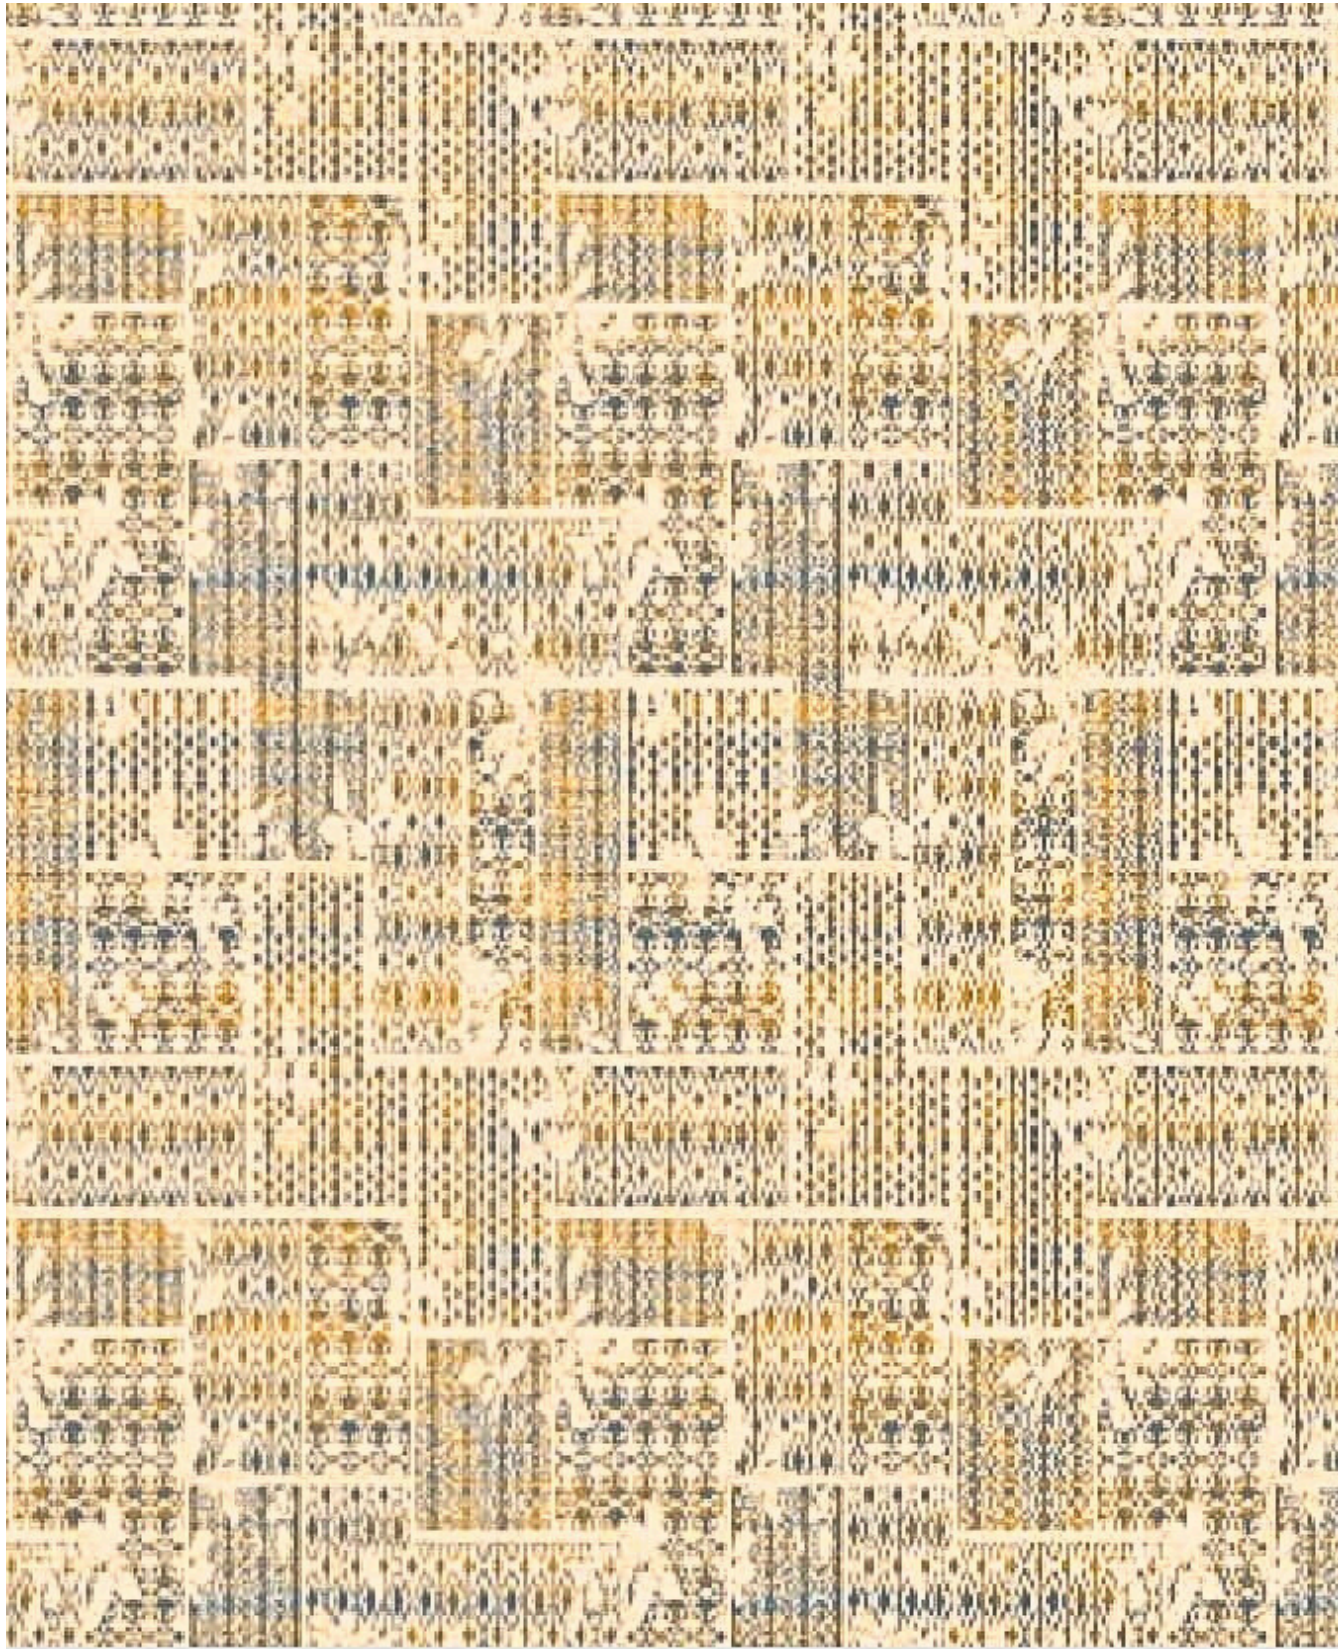

Donaire[®]
Carpet Rolls & Carpet Tiles

Ornate

WOVEN WILTON CARPET

Celebrating the finesse of
Ornate details

ON 01 IVORY

*A Symphony of Details
Crafted into Perfection*

Donaire[®]
Carpet Rolls & Carpet Tiles

www.donairecarpet.com

Ornate
Woven Wilton

ON 02 GREEN

*A Symphony of Details
Crafted into Perfection*

Donaire[®]
Carpet Rolls & Carpet Tiles

www.donairecarpet.com

Ornate
Woven Wilton

ON 03 RED