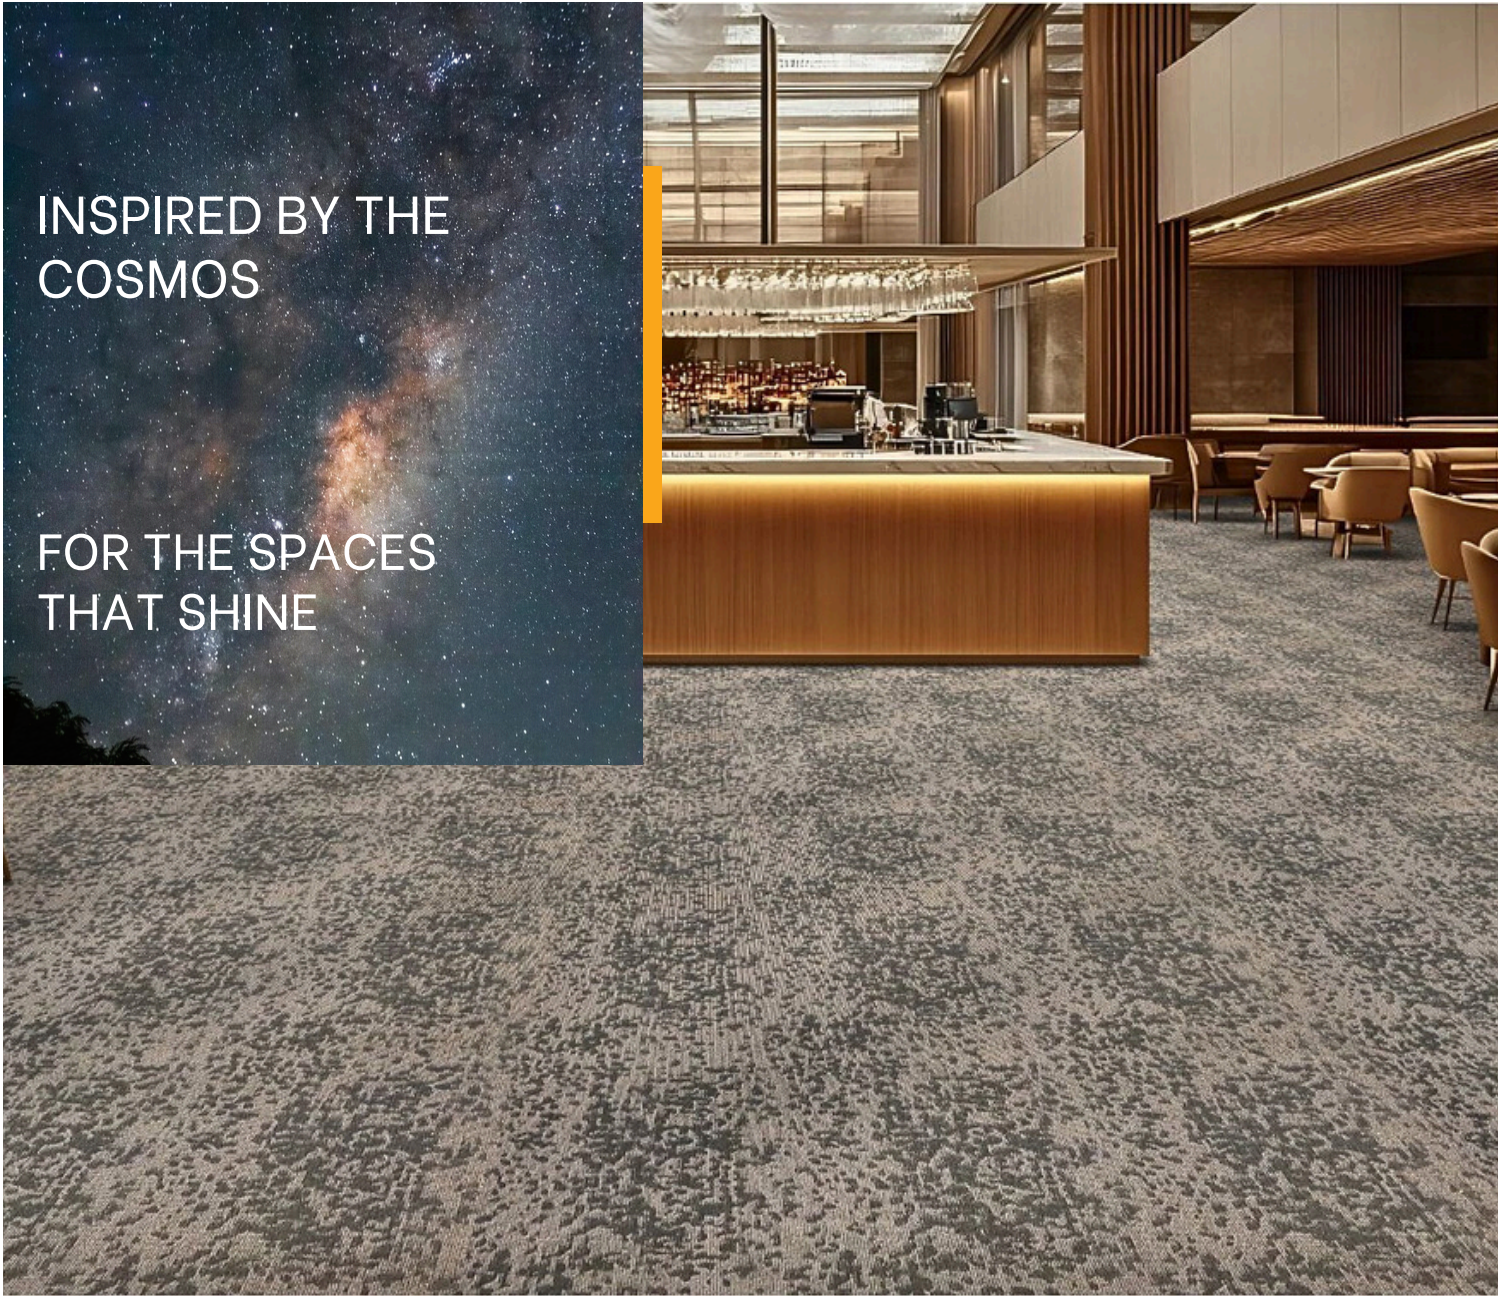

ORION

Cushion Backed Scroll Carpet Roll

INSPIRED BY THE
COSMOS

FOR THE SPACES
THAT SHINE

Orion Cushion Backed Scroll Carpet Roll

A cosmic touch to interiors. Inspired by the brilliance of night sky, Orion adds depth, elegance and timeless charm to any space.