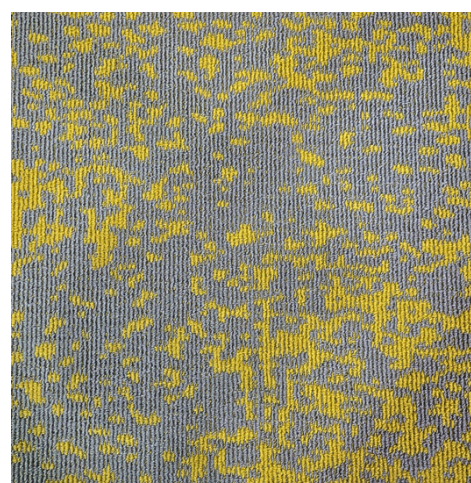

ORION

Cushion Backed Scroll Carpet Roll

INSPIRED BY THE
COSMOS

FOR THE SPACES
THAT SHINE

Orion Cushion Backed Scroll Carpet Roll

A cosmic touch to interiors. Inspired by the brilliance of night sky, Orion adds depth, elegance and timeless charm to any space.

OI 02 Dark Grey | Khaive

*Let every step echo
Grandeur*

ORION
Cushion Backed Scroll Carpet Roll

OI 03 Navy Blue | Light Grey

SPECIFICATION

STYLE	ORION
YARN	BULK CONTINUOUS FILAMENT
CONSTRUCTION	MULTILEVEL LOOP PILE
GAUGE	1/10
HEIGHT	10mm
PILE WEIGHT	675 g/Sqm
WIDTH	2M
BACKING	EQ CUSHION BACKING
STATIC CONTROL	PERMANENT
FLAMMABILITY	PASSES PILL TEST

OI 03 Navy Blue | Light Grey

*Let every step echo
Grandeur*

ORION
Cushion Backed Scroll Carpet Roll

OI 04 Light Grey | Mustard

SPECIFICATION

STYLE	ORION
YARN	BULK CONTINUOUS FILAMENT
CONSTRUCTION	MULTILEVEL LOOP PILE
GAUGE	1/10
HEIGHT	10mm
PILE WEIGHT	675 g/Sqm
WIDTH	2M
BACKING	EQ CUSHION BACKING
STATIC CONTROL	PERMANENT
FLAMMABILITY	PASSES PILL TEST

OI 04 Light Grey | Mustard

*Let every step echo
Grandeur*

ORION
Cushion Backed Scroll Carpet Roll

OI 05 Beige | Khaive

SPECIFICATION

STYLE	ORION
YARN	BULK CONTINUOUS FILAMENT
CONSTRUCTION	MULTILEVEL LOOP PILE
GAUGE	1/10
HEIGHT	10mm
PILE WEIGHT	675 g/Sqm
WIDTH	2M
BACKING	EQ CUSHION BACKING
STATIC CONTROL	PERMANENT
FLAMMABILITY	PASSES PILL TEST