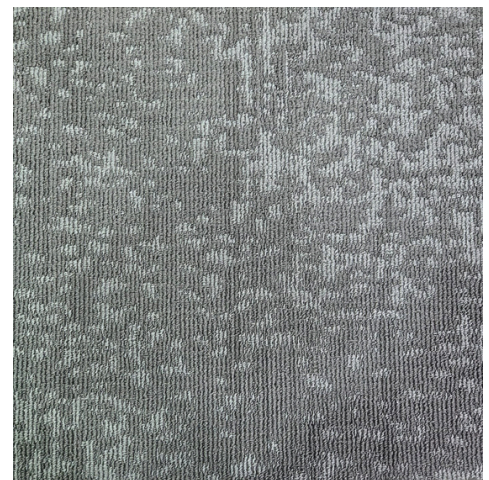

ORION

Cushion Backed Scroll Carpet Roll

INSPIRED BY THE
COSMOS

FOR THE SPACES
THAT SHINE

Orion Cushion Backed Scroll Carpet Roll

A cosmic touch to interiors. Inspired by the brilliance of night sky, Orion adds depth, elegance and timeless charm to any space.

2025-26

OI 01 Dark Grey | Light Grey

SPECIFICATION

STYLE	ORION
YARN	BULK CONTINUOUS FILAMENT
CONSTRUCTION	MULTILEVEL LOOP PILE
GAUGE	1/10
HEIGHT	10mm
PILE WEIGHT	675 g/Sqm
WIDTH	2M
BACKING	EQ CUSHION BACKING
STATIC CONTROL	PERMANENT
FLAMMABILITY	PASSES PILL TEST

OI 01 Dark Grey | Light Grey

*Let every step echo
Grandeur*

ORION
Cushion Backed Scroll Carpet Roll

OI 02 Dark Grey | Khaive

SPECIFICATION

STYLE	ORION
YARN	BULK CONTINUOUS FILAMENT
CONSTRUCTION	MULTILEVEL LOOP PILE
GAUGE	1/10
HEIGHT	10mm
PILE WEIGHT	675 g/Sqm
WIDTH	2M
BACKING	EQ CUSHION BACKING
STATIC CONTROL	PERMANENT
FLAMMABILITY	PASSES PILL TEST

OI 02 Dark Grey | Khaive

*Let every step echo
Grandeur*

ORION
Cushion Backed Scroll Carpet Roll

OI 03 Navy Blue | Light Grey

SPECIFICATION

STYLE	ORION
YARN	BULK CONTINUOUS FILAMENT
CONSTRUCTION	MULTILEVEL LOOP PILE
GAUGE	1/10
HEIGHT	10mm
PILE WEIGHT	675 g/Sqm
WIDTH	2M
BACKING	EQ CUSHION BACKING
STATIC CONTROL	PERMANENT
FLAMMABILITY	PASSES PILL TEST