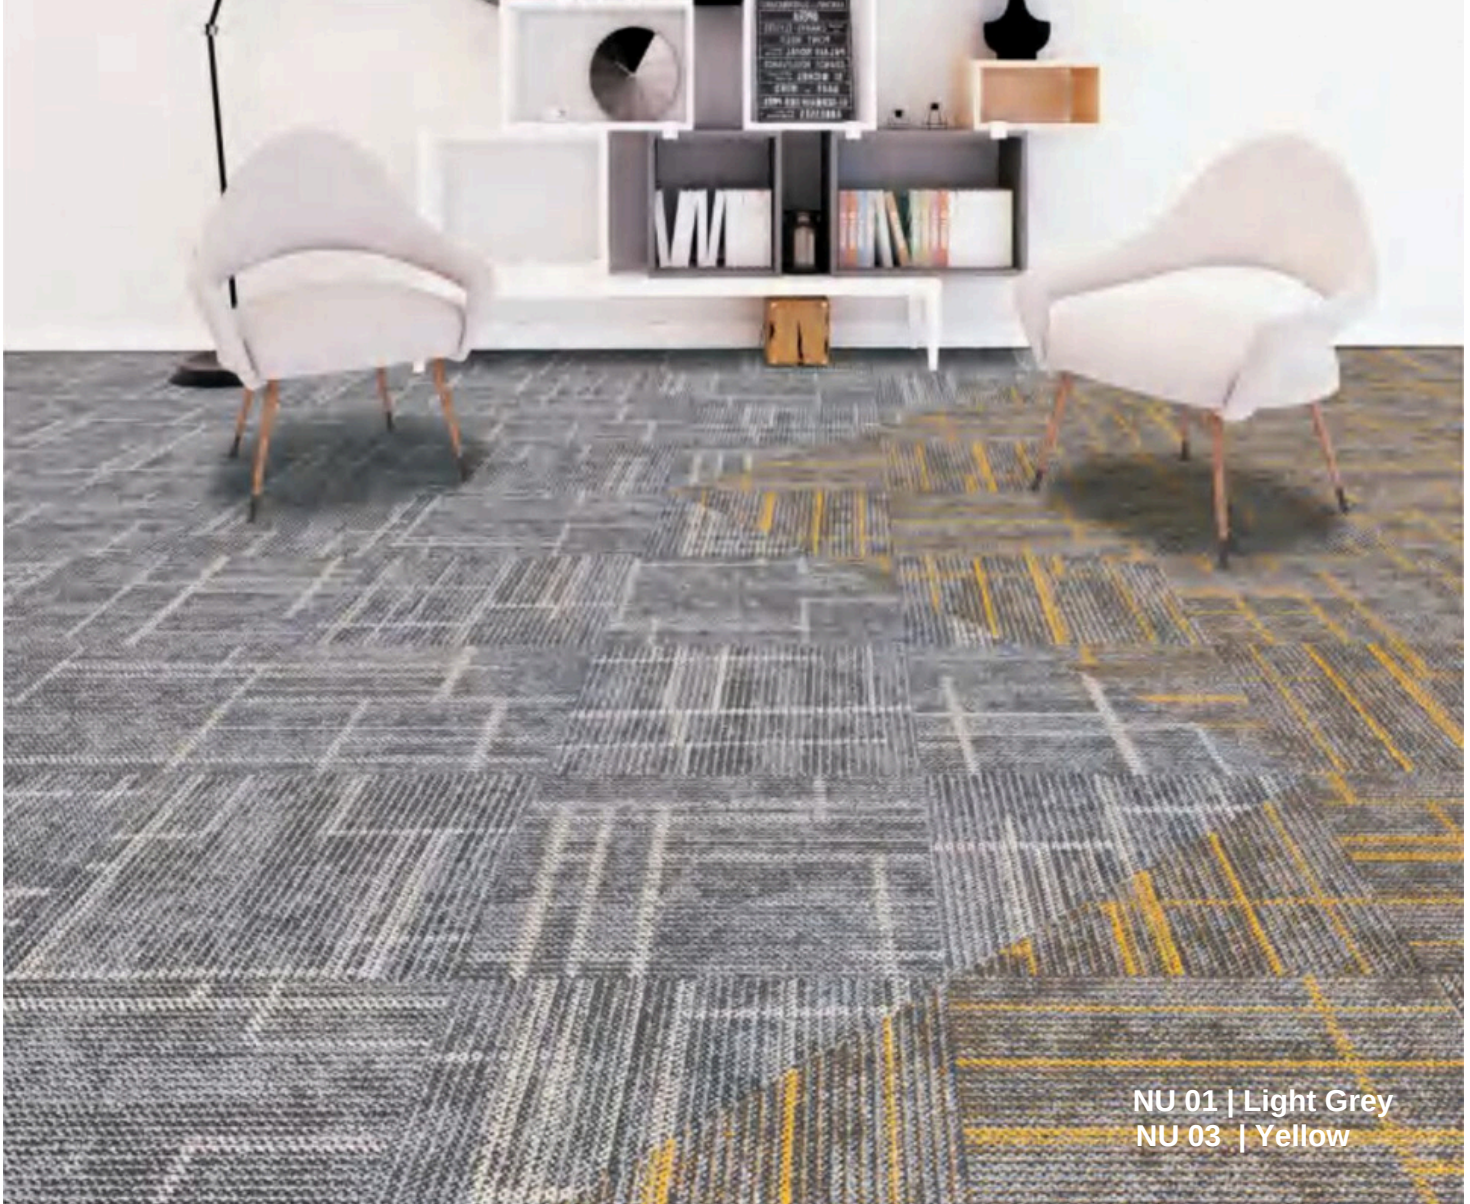

NU 01 | Light Grey
NU 03 | Yellow

SPECIFICATION

STYLE	NUVRA
YARN	100% PP
GAUGE	1/12 HIGH LOW LOOP
PILE HEIGHT	6 MM
PILE WEIGHT	580 g/Sqm (+/-5%)
BACKING	ECO BACK
SIZE	50CM X 50CM
PACKING	24 TILES / BOX (6 SqM)