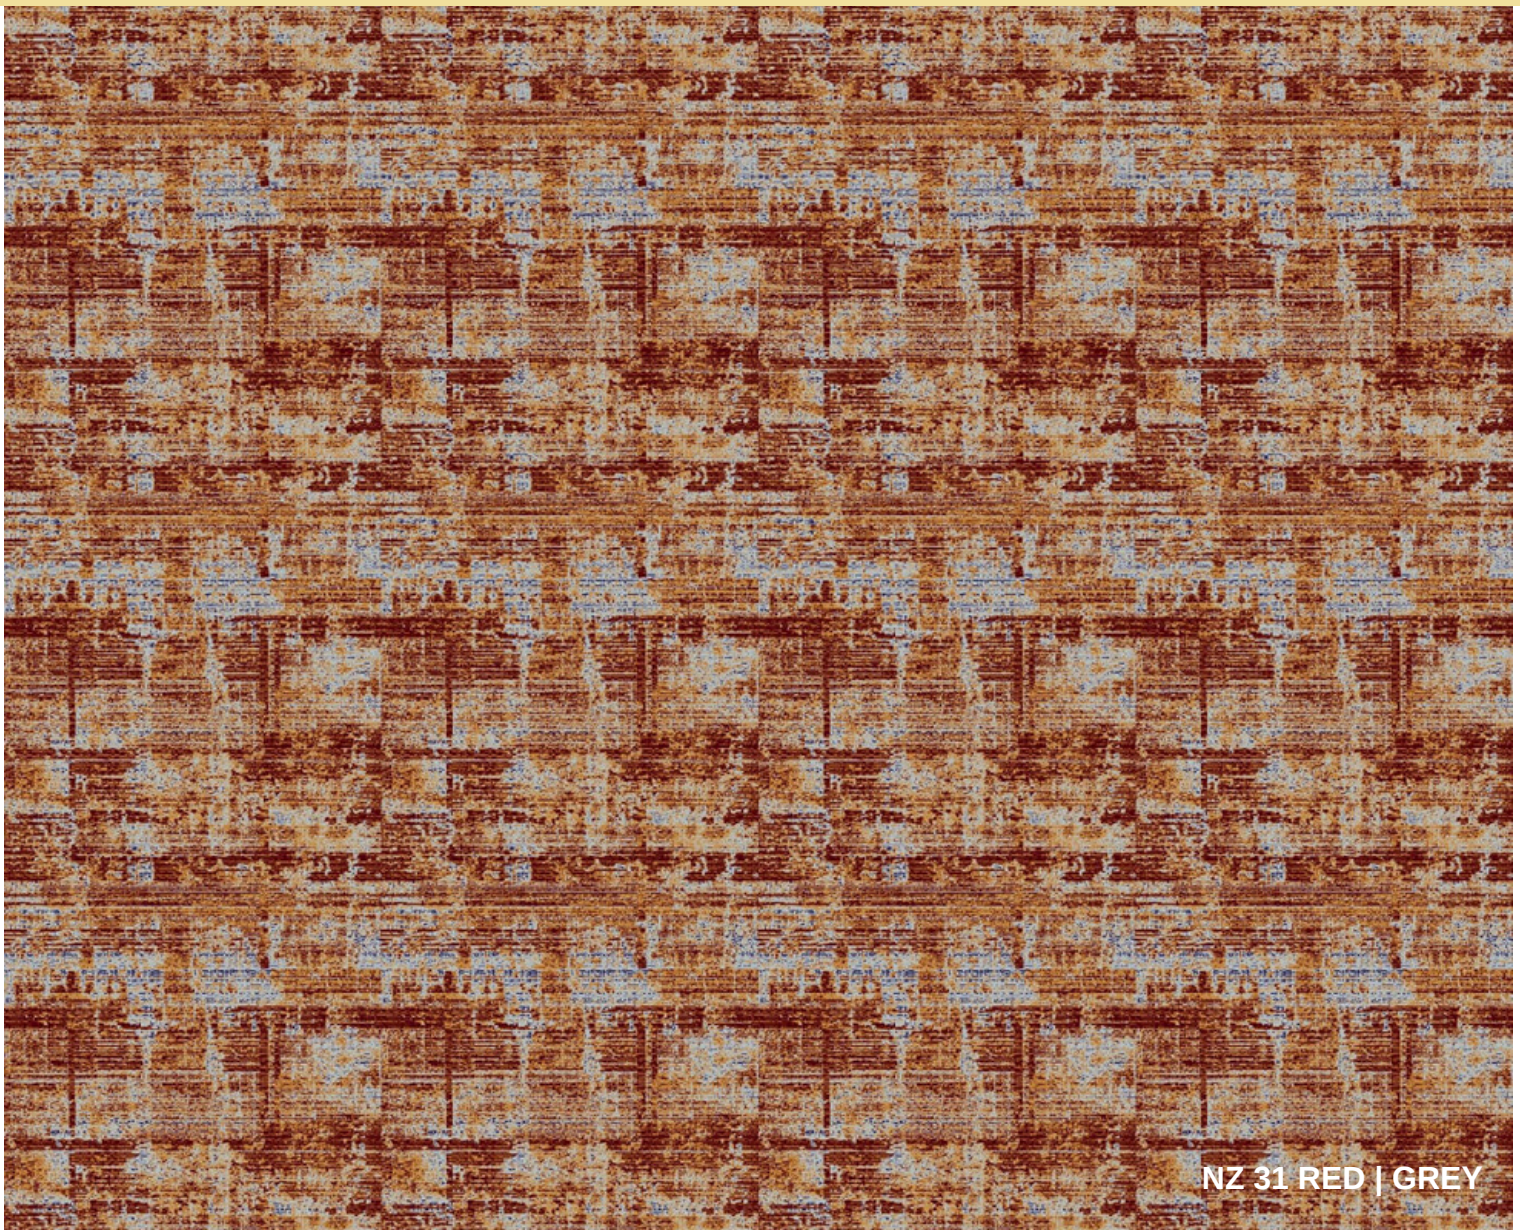

NZ 31 RED | GREY

SPECIFICATION

STYLE	NOZTI
YARN	ADVANCE PP HEATSET
CONSTRUCTION	WOVEN
POINTS	4,80,000
PILE HEIGHT	16mm
WEIGHT	2500g/Sqm (+/-5%)
WIDTH	4M
BACKING	JUTE BACKING