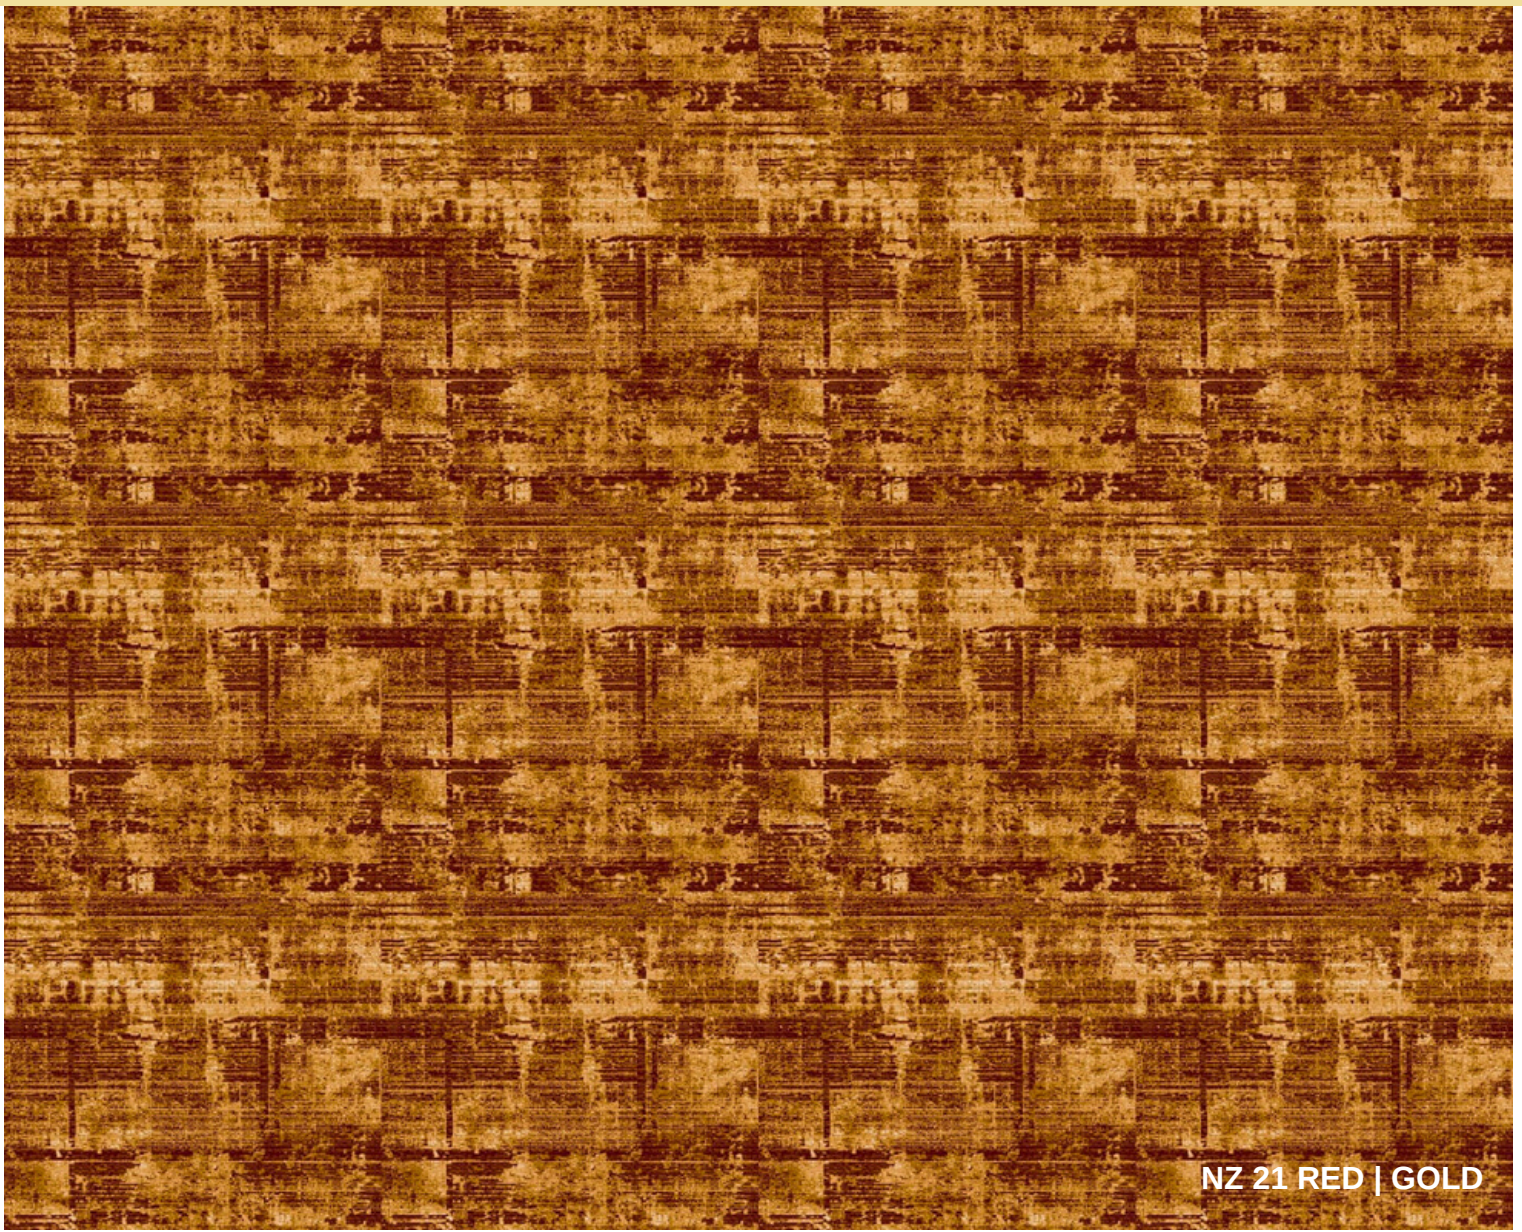

NZ 21 RED | GOLD

SPECIFICATION

STYLE	NOZTI
YARN	ADVANCE PP HEATSET
CONSTRUCTION	WOVEN
POINTS	4,80,000
PILE HEIGHT	16mm
WEIGHT	2500g/Sqm (+/-5%)
WIDTH	4M
BACKING	JUTE BACKING