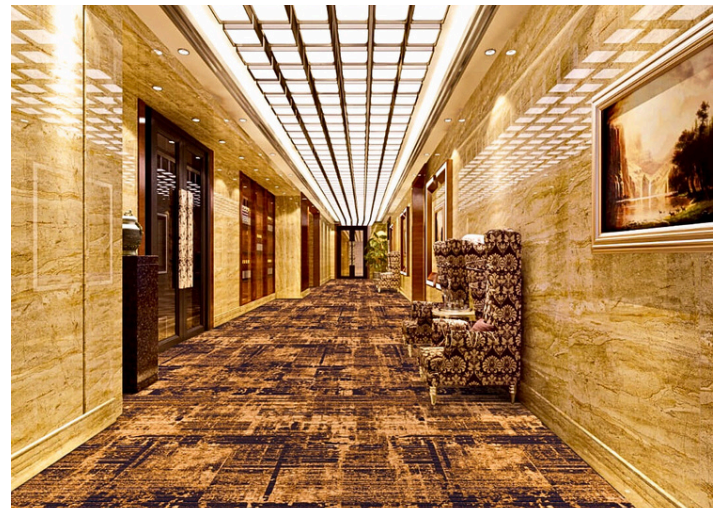

NZ 41 NAVY | GREY

Donaire[®]
Carpet Rolls & Carpet Tiles

*Modern Tapestry
Woven in Luxury*

www.donairecarpet.com

NOZTI
WOVEN CARPET

NZ 51 NAVY | GOLD

SPECIFICATION

STYLE	NOZTI
YARN	ADVANCE PP HEATSET
CONSTRUCTION	WOVEN
POINTS	4,80,000
PILE HEIGHT	16mm
WEIGHT	2500g/Sqm (+/-5%)
WIDTH	4M
BACKING	JUTE BACKING