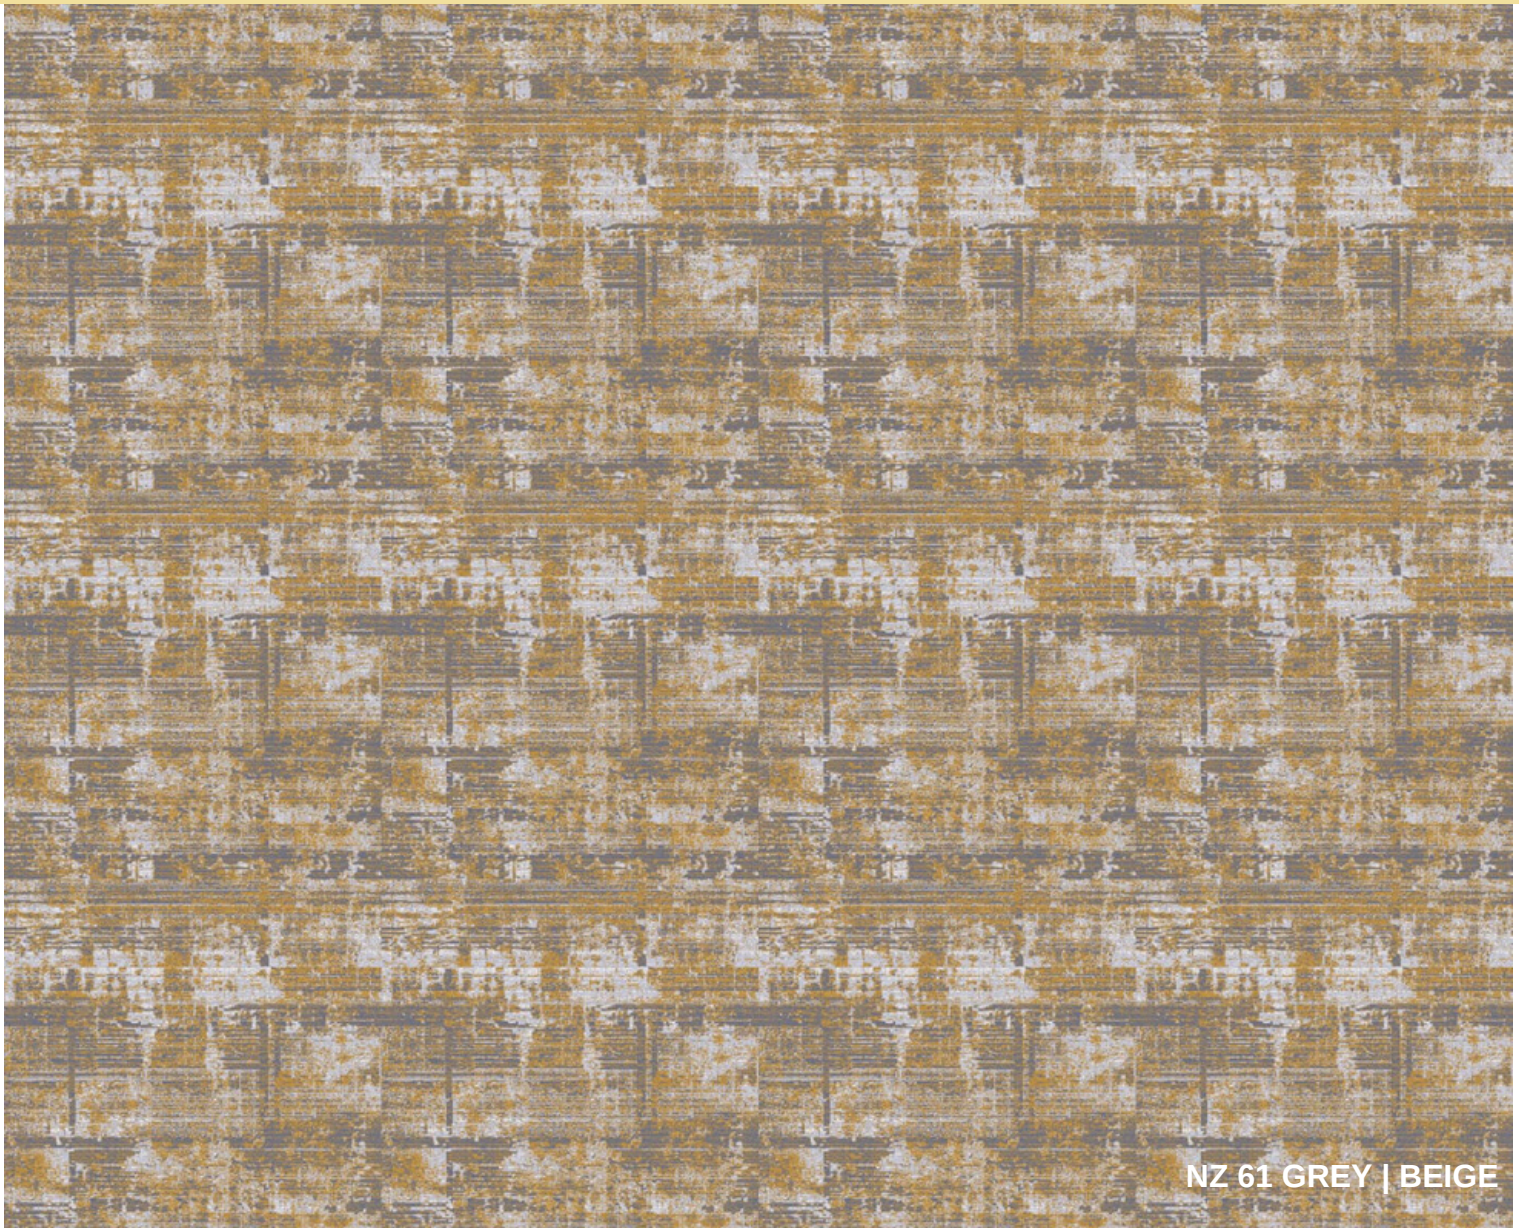

NZ 51 NAVY | GOLD

NZ 61 GREY | BEIGE

SPECIFICATION

STYLE	NOZTI
YARN	ADVANCE PP HEATSET
CONSTRUCTION	WOVEN
POINTS	4,80,000
PILE HEIGHT	16mm
WEIGHT	2500g/Sqm (+/-5%)
WIDTH	4M
BACKING	JUTE BACKING