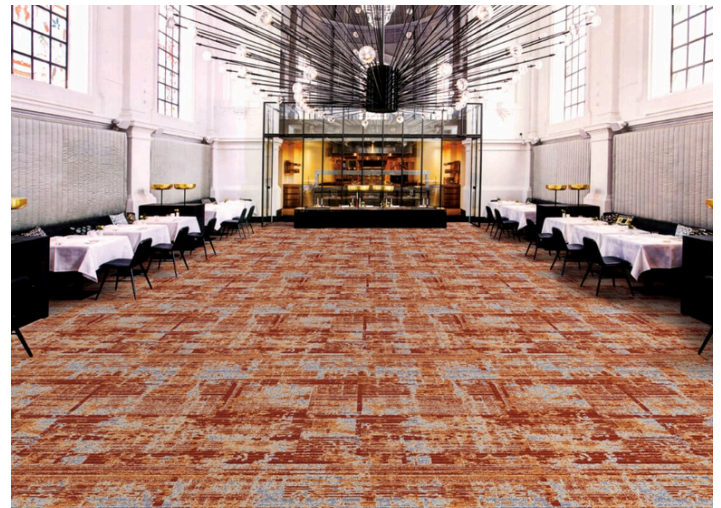

NZ 21 RED | GOLD

Donaire[®]
Carpet Rolls & Carpet Tiles

*Modern Tapestry
Woven in Luxury*

www.donairecarpet.com

NOZTI
WOVEN CARPET

NZ 31 RED | GREY

SPECIFICATION

STYLE	NOZTI
YARN	ADVANCE PP HEATSET
CONSTRUCTION	WOVEN
POINTS	4,80,000
PILE HEIGHT	16mm
WEIGHT	2500g/Sqm (+/-5%)
WIDTH	4M
BACKING	JUTE BACKING