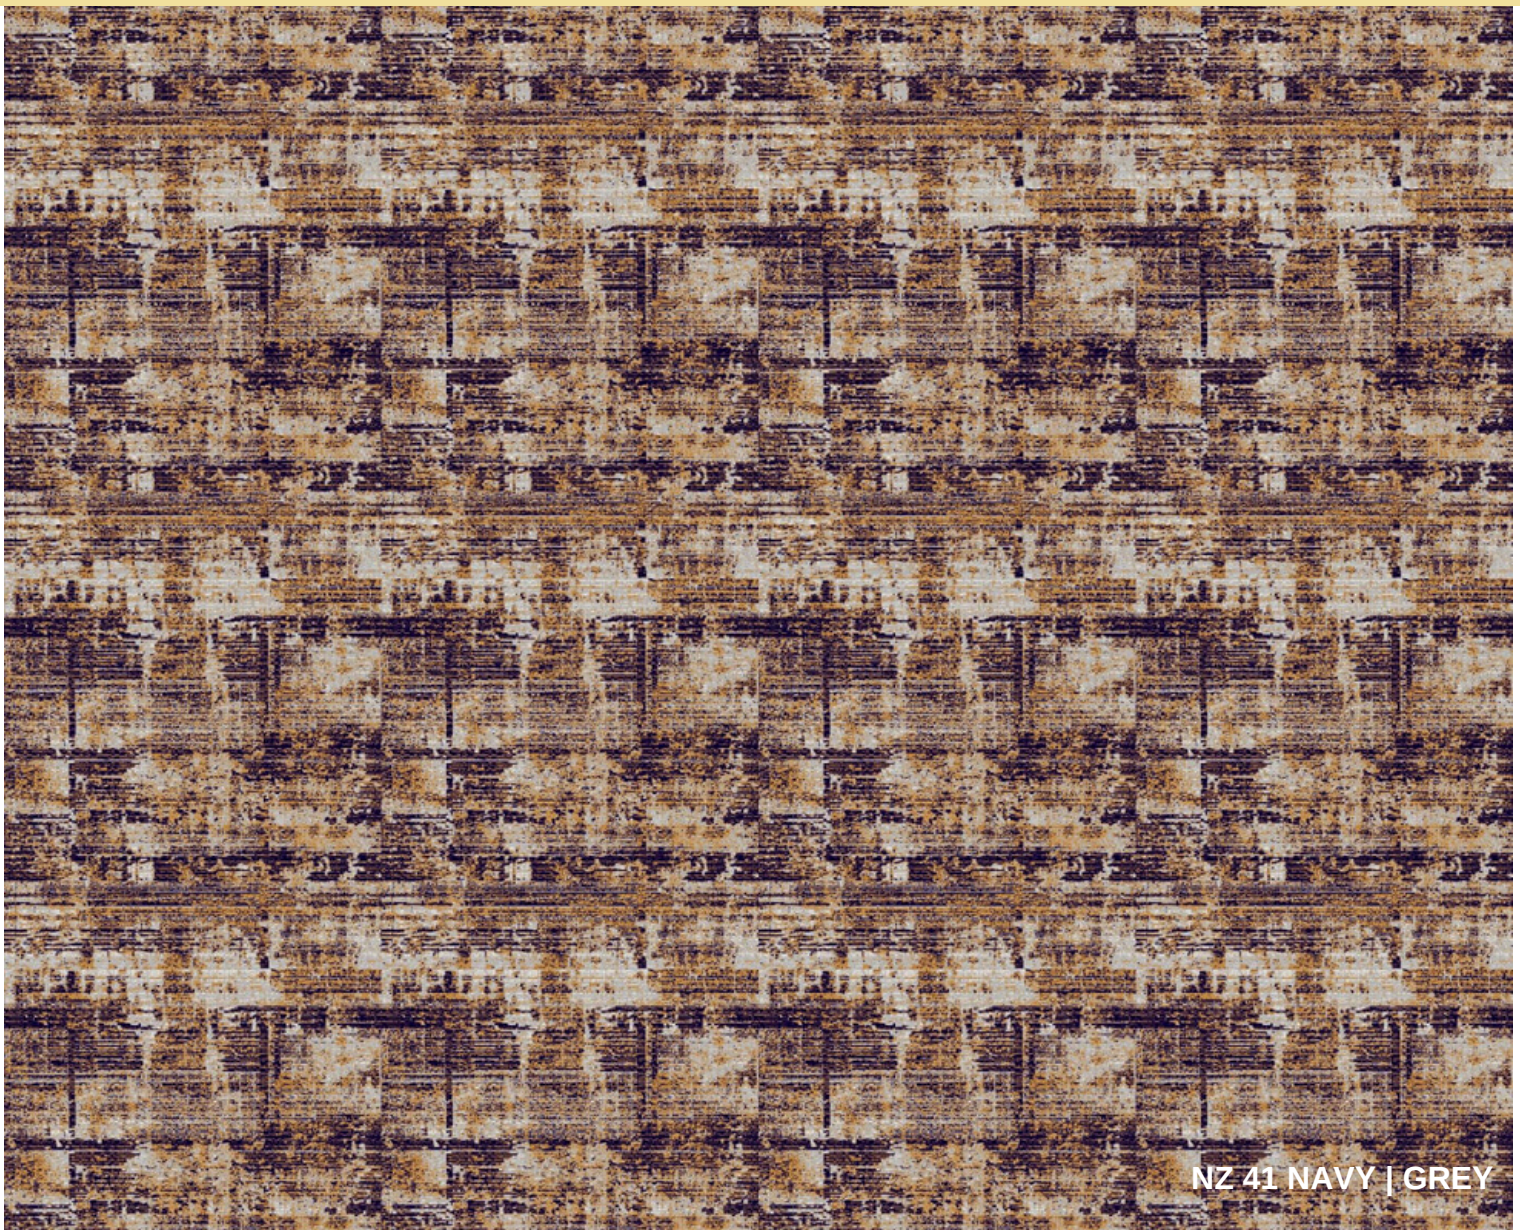

NZ 41 NAVY | GREY

SPECIFICATION

STYLE	NOZTI
YARN	ADVANCE PP HEATSET
CONSTRUCTION	WOVEN
POINTS	4,80,000
PILE HEIGHT	16mm
WEIGHT	2500g/Sqm (+/-5%)
WIDTH	4M
BACKING	JUTE BACKING