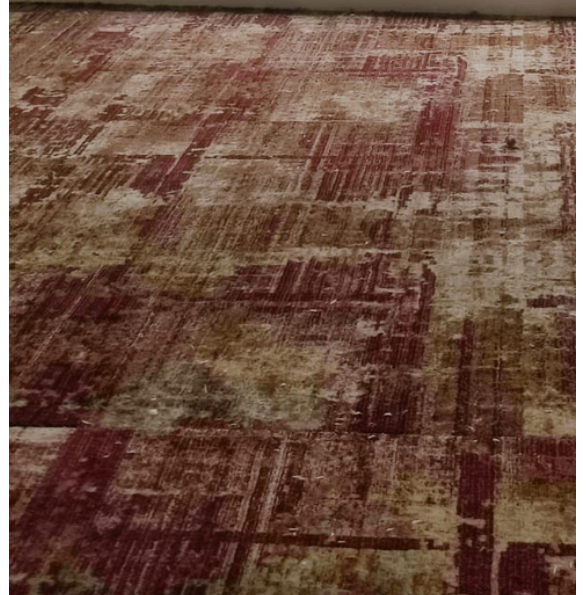

NOZTI

WOVEN CARPET

Weaving Modernity into Everyday Life

Donaire®

Carpet Rolls & Carpet Tiles

www.donairecarpet.com

NZ 11 RED | GREEN

SPECIFICATION