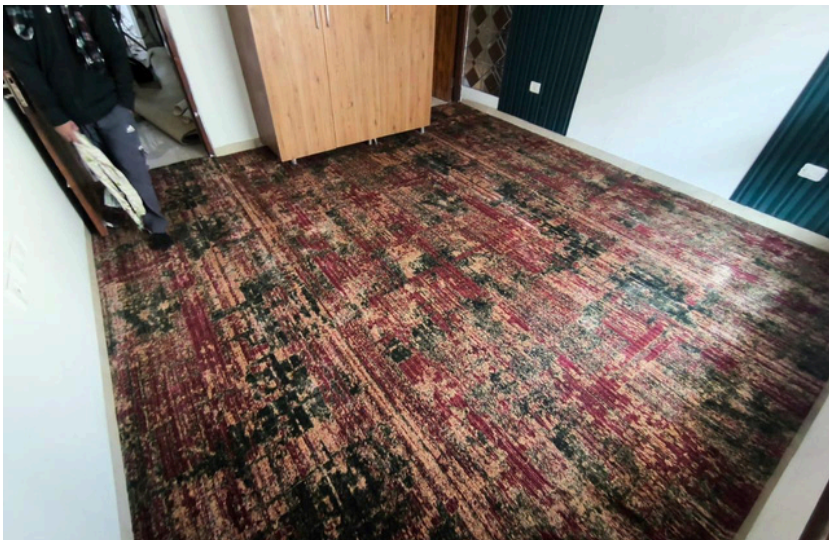

NOZTI

WOVEN CARPET

Weaving Modernity into Everyday Life

Donaire®

Carpet Rolls & Carpet Tiles

www.donairecarpet.com