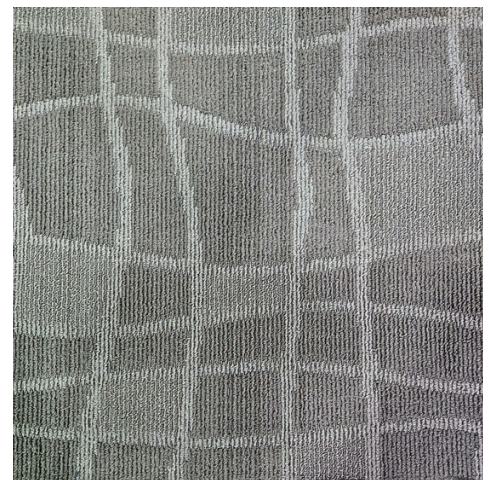

# FLUID

CUSHION BACKED SCROLL CARPET ROLL

SMOOTH  
SEAMLESS  
CRAFTED TO FLOW

## Fluid Cushion Backed Scroll Carpet Roll

Soft transitions, smooth aesthetics  
are the essence of Fluid design  
where every curve and contour  
creates a natural rhythm underfoot

2025-26

FU 01 Dark Grey | Light Grey

## SPECIFICATION

<b>STYLE</b>	<b>FLUID</b>
<b>YARN</b>	BULK CONTINUOUS FILAMENT
<b>CONSTRUCTION</b>	MULTILEVEL LOOP PILE
<b>GAUGE</b>	1/10
<b>HEIGHT</b>	10mm
<b>PILE WEIGHT</b>	675 g/Sqm
<b>WIDTH</b>	2M
<b>BACKING</b>	EQ CUSHION BACKING
<b>STATIC CONTROL</b>	PERMANENT
<b>FLAMMABILITY</b>	PASSES PILL TEST

FU 01 Dark Grey | Light Grey

*The Art of Continuous  
Elegance*

**FLUID**  
CUSHION RACKED SCROLL CARPET ROLL

FU 02 Khaive | Dark Grey