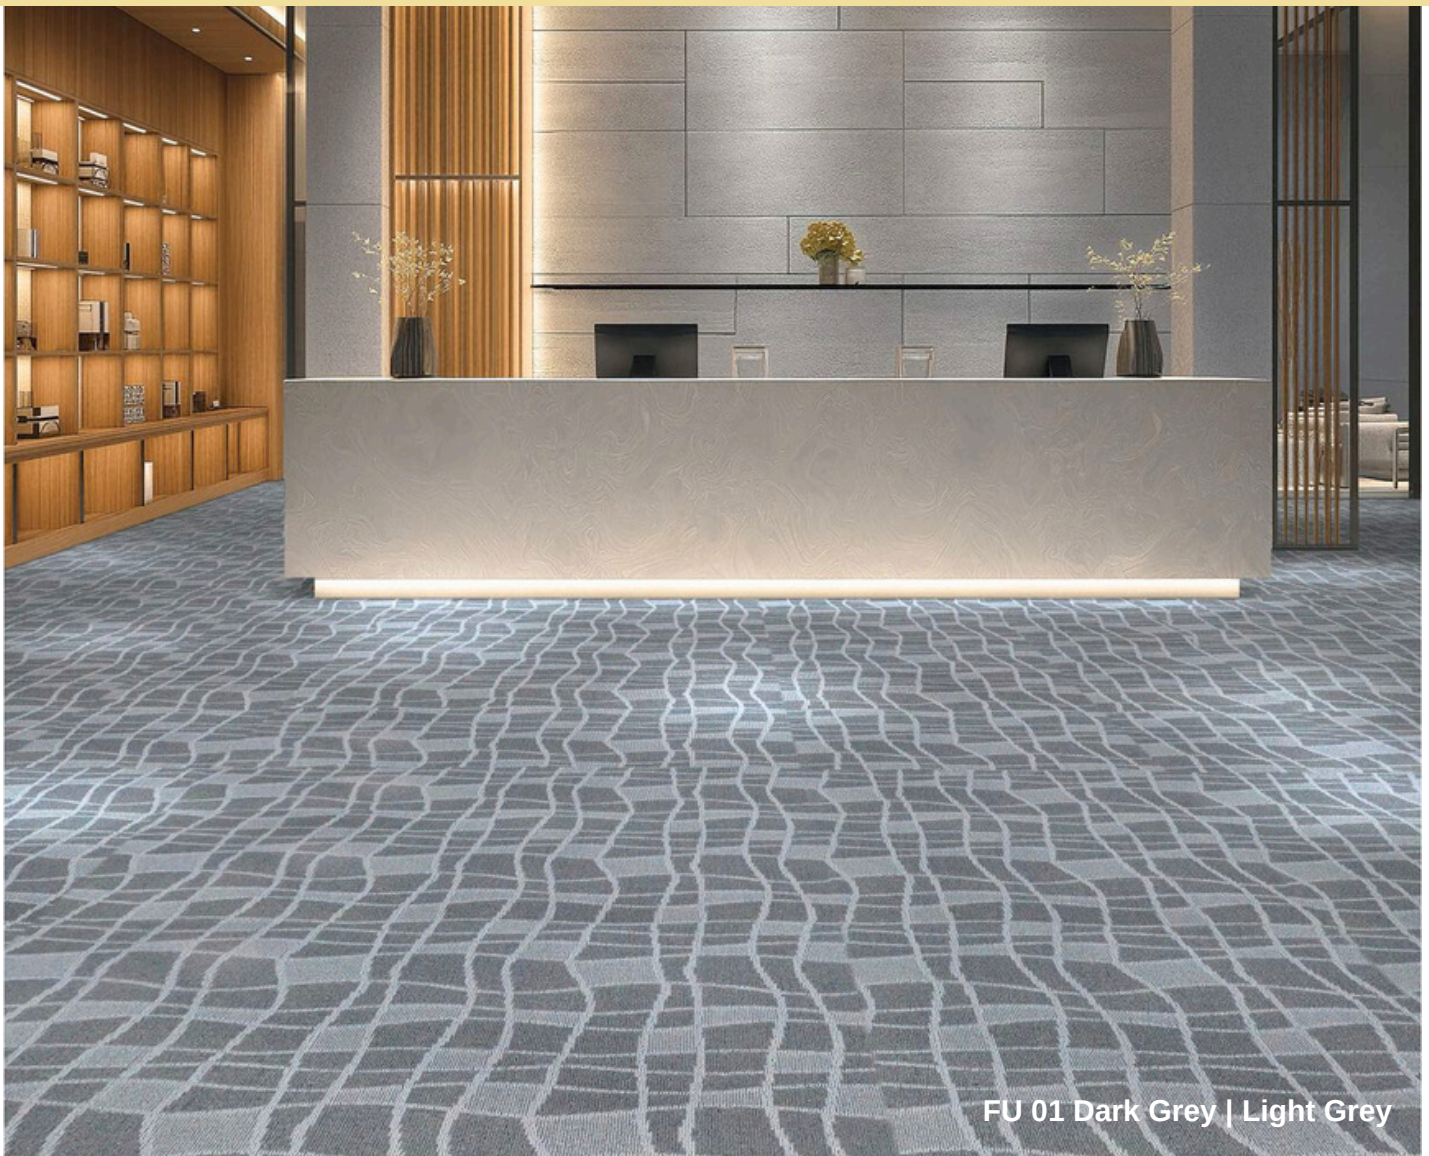

# FLUID

CUSHION BACKED SCROLL CARPET ROLL

SMOOTH  
SEAMLESS  
CRAFTED TO FLOW

## Fluid Cushion Backed Scroll Carpet Roll

Soft transitions, smooth aesthetics  
are the essence of Fluid design  
where every curve and contour  
creates a natural rhythm underfoot

2025-26

FU 01 Dark Grey | Light Grey