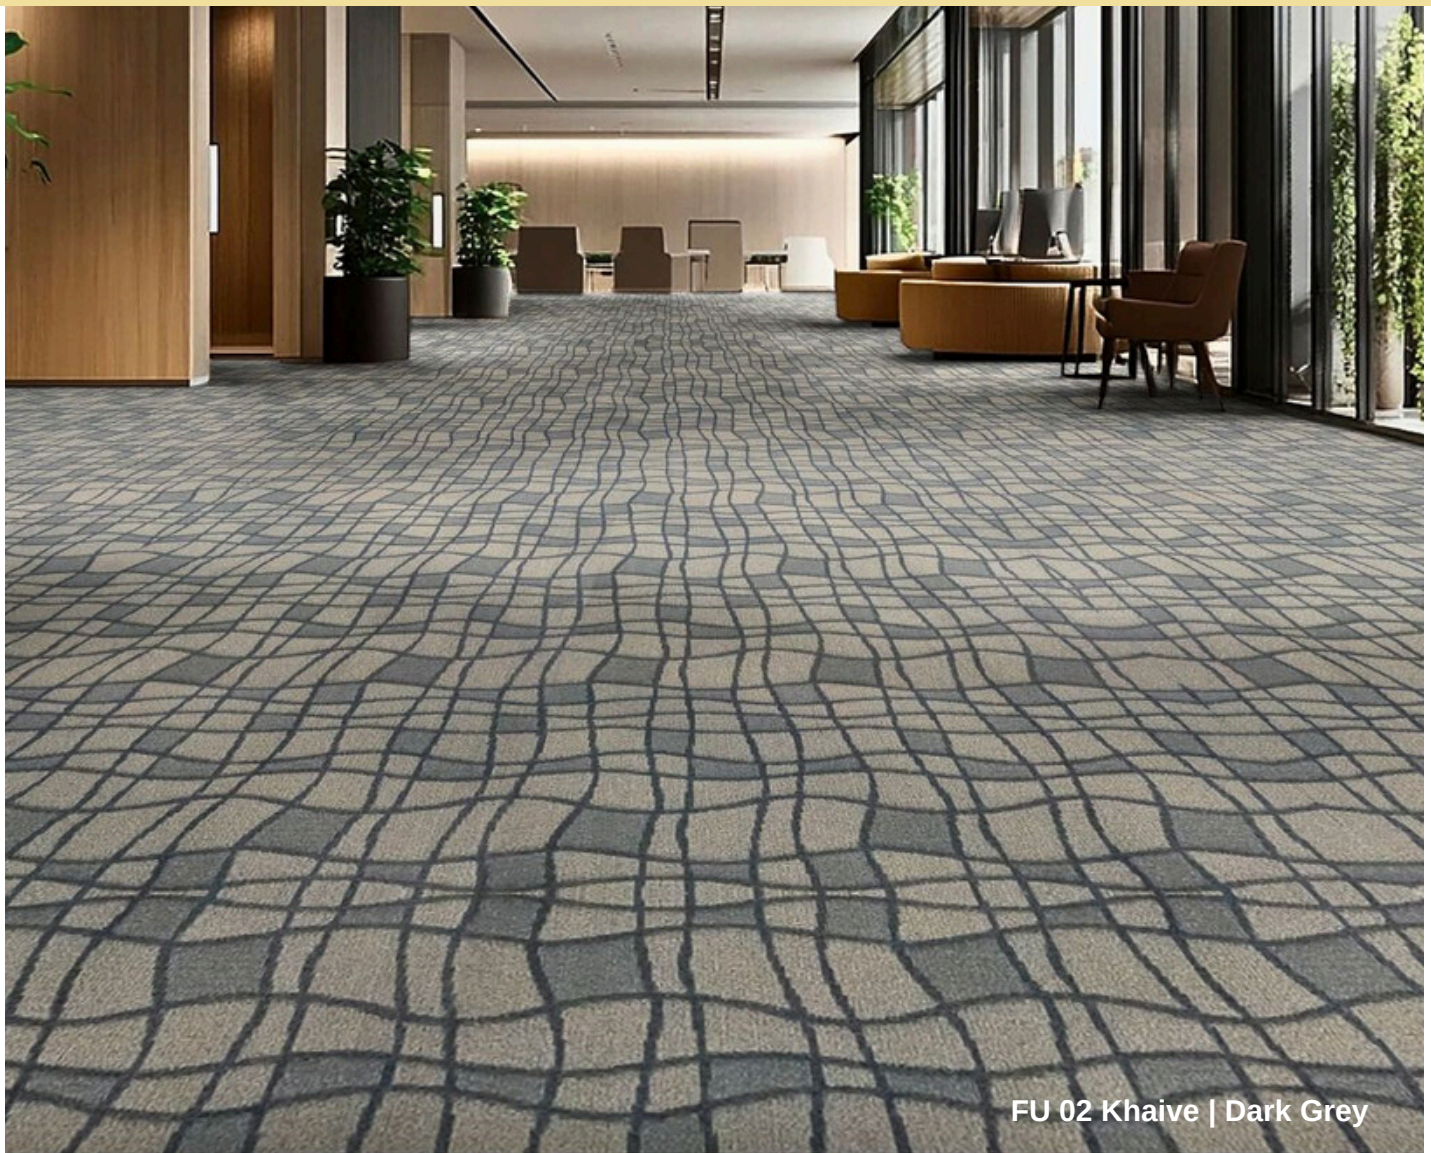

# FLUID

CUSHION BACKED SCROLL CARPET ROLL

SMOOTH  
SEAMLESS  
CRAFTED TO FLOW

## Fluid Cushion Backed Scroll Carpet Roll

Soft transitions, smooth aesthetics  
are the essence of Fluid design  
where every curve and contour  
creates a natural rhythm underfoot

2025-26

FU 01 Dark Grey | Light Grey

FU 01 Dark Grey | Light Grey

*The Art of Continuous  
Elegance*

**FLUID**  
CUSHION RACKED SCROLL CARPET ROLL

FU 02 Khaive | Dark Grey