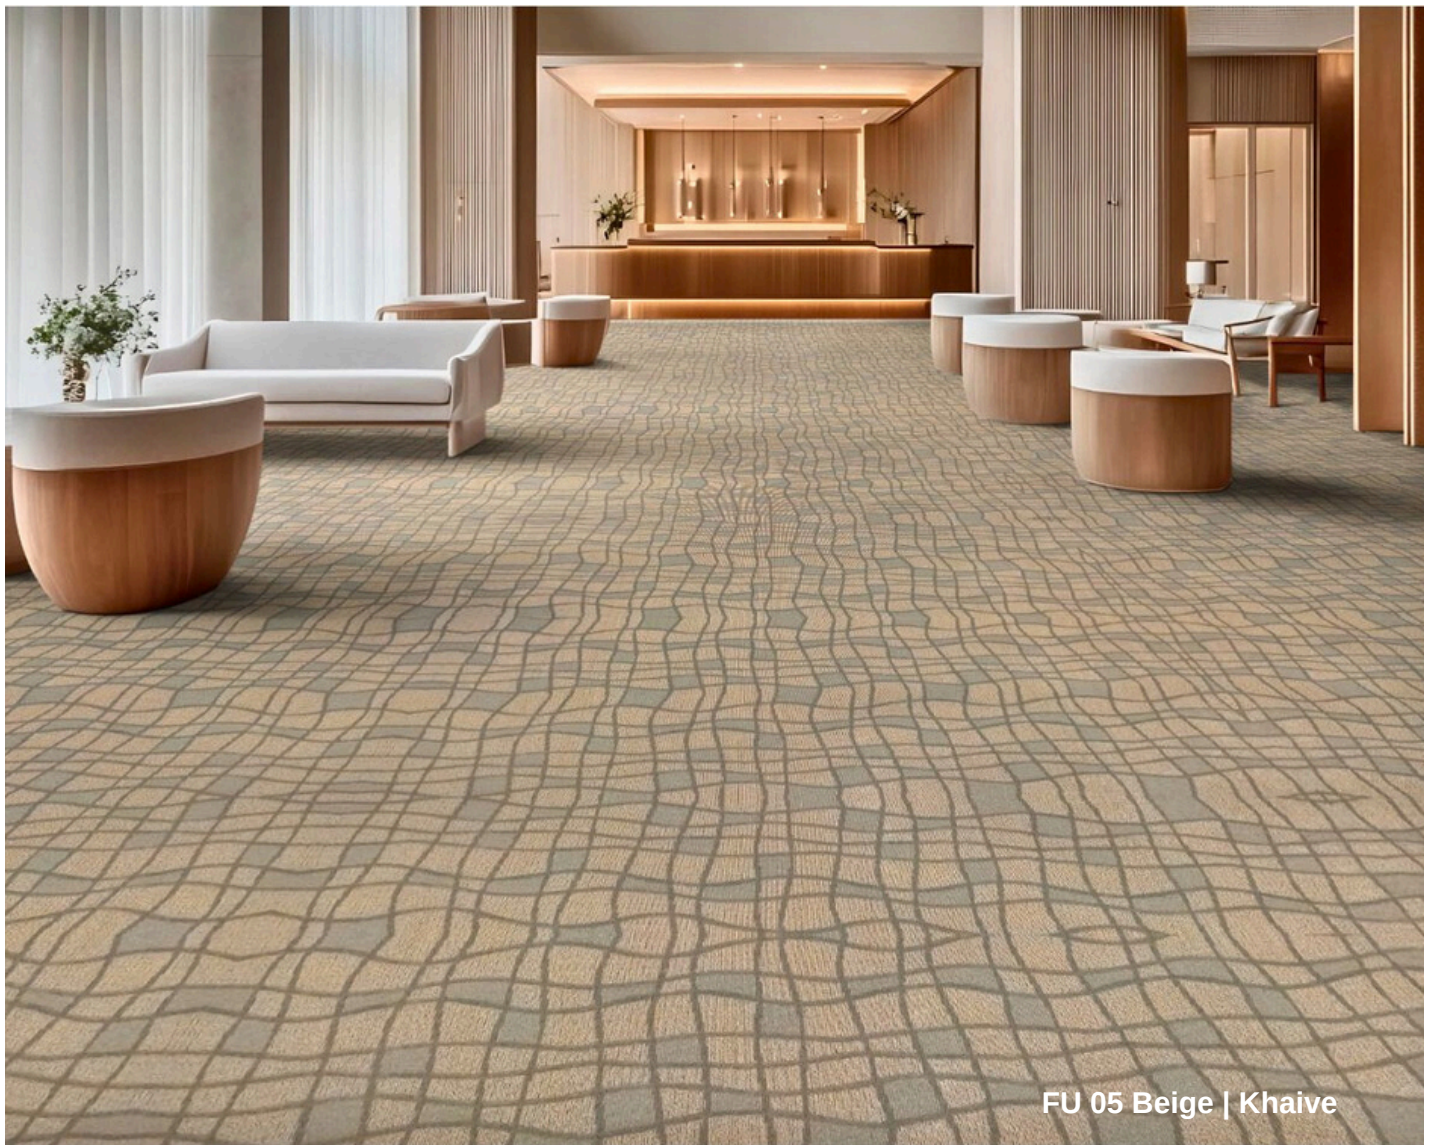

FU 03 Blue | Light Grey

*The Art of Continuous  
Elegance*

**FLUID**  
CUSHION RACKED SCROLL CARPET ROLL

FU 04 Green | Khaive

FU 04 Green | Khaive

*The Art of Continuous  
Elegance*

**FLUID**  
CUSHION BACKED SCROLL CARPET ROLL

FU 05 Beige | Khaive