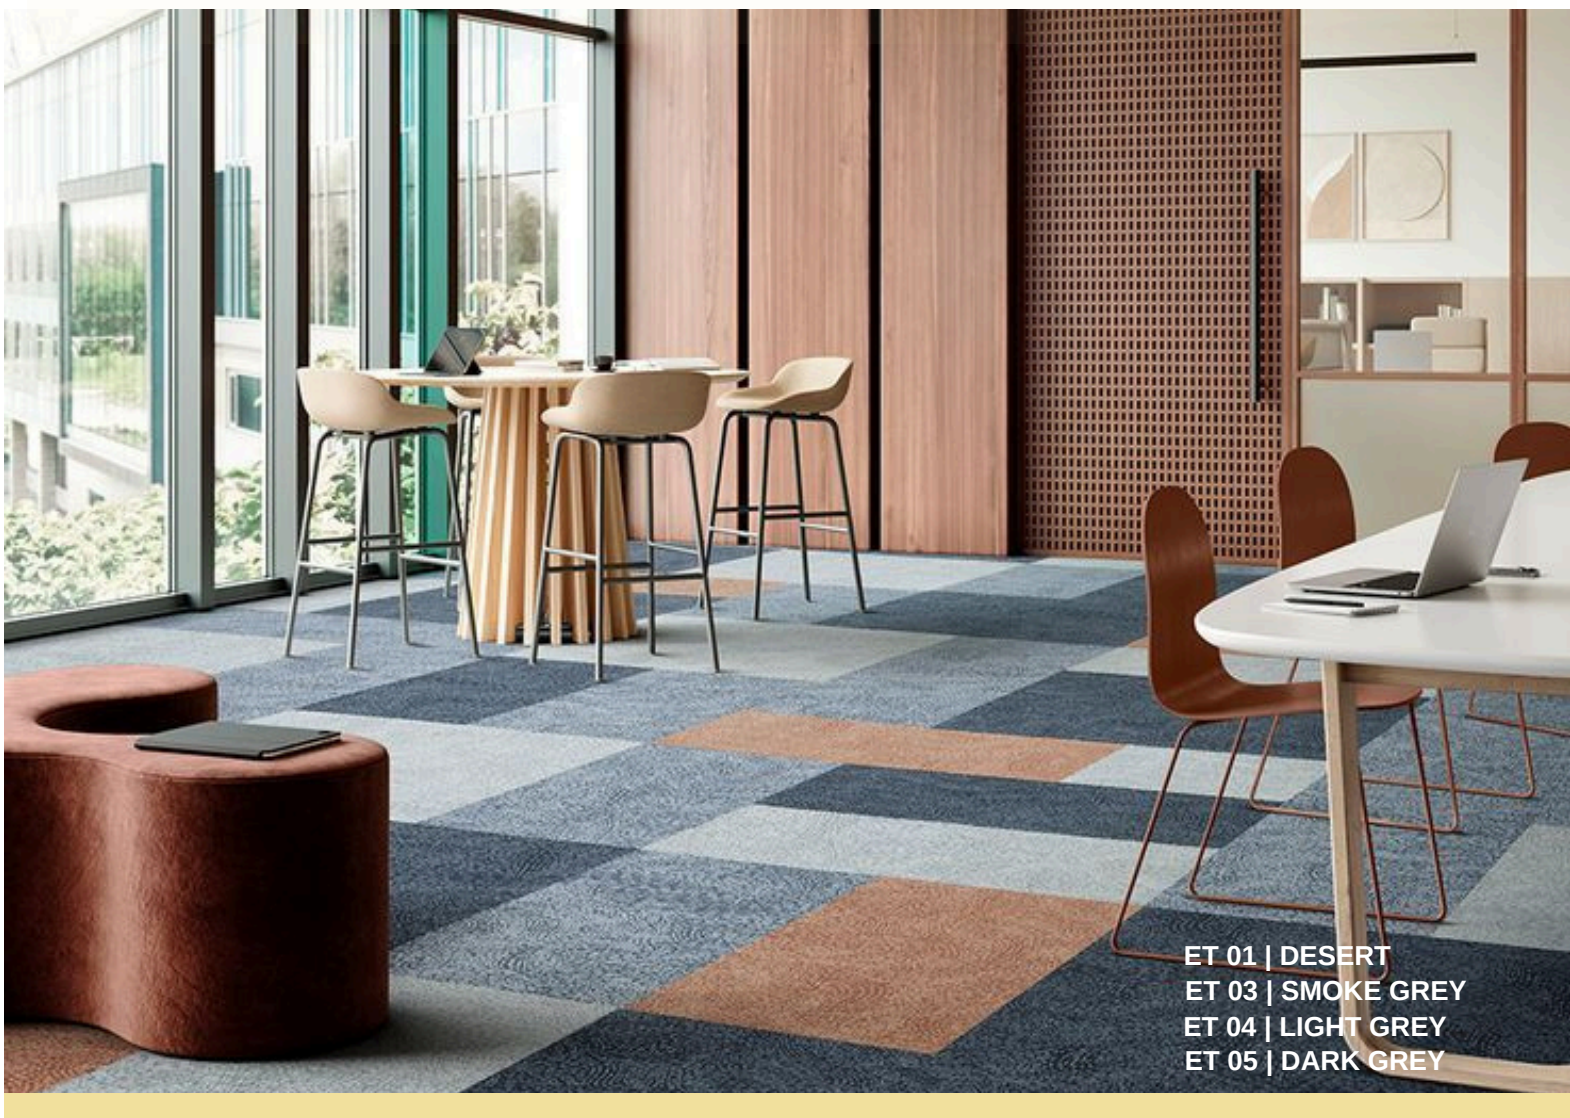

ECOTILE-YOUR CANVAS OF EXPRESSION

Minimal in look, powerful in performance- Ecotile PVC carpet tiles redefine plain.

They open up a world of design possibilities, adapting effortlessly to modern spaces.

ET 01 | DESERT
 ET 03 | SMOKE GREY
 ET 04 | LIGHT GREY
 ET 05 | DARK GREY

SPECIFICATION

STYLE	ECOTILE
YARN	OLEFIN
GAUGE	1/12 HIGH LOW LOOP
PILE HEIGHT	5MM
PILE WEIGHT	450 g/Sqm (+/-5%)
BACKING	PVC BACK
SIZE	50CM X 50CM
PACKING	24 TILES / BOX (6 SqM)

Decor Palette

Unleash the power of
 Design Freedom

ECOTILE
 PVC BACKED CARPET TILE

ET 03 | SMOKE GREY
 ET 04 | LIGHT GREY
 ET 05 | DARK GREY

SPECIFICATION

STYLE	ECOTILE
YARN	OLEFIN
GAUGE	1/12 HIGH LOW LOOP
PILE HEIGHT	5MM
PILE WEIGHT	450 g/Sqm (+/-5%)
BACKING	PVC BACK
SIZE	50CM X 50CM
PACKING	24 TILES / BOX (6 SqM)