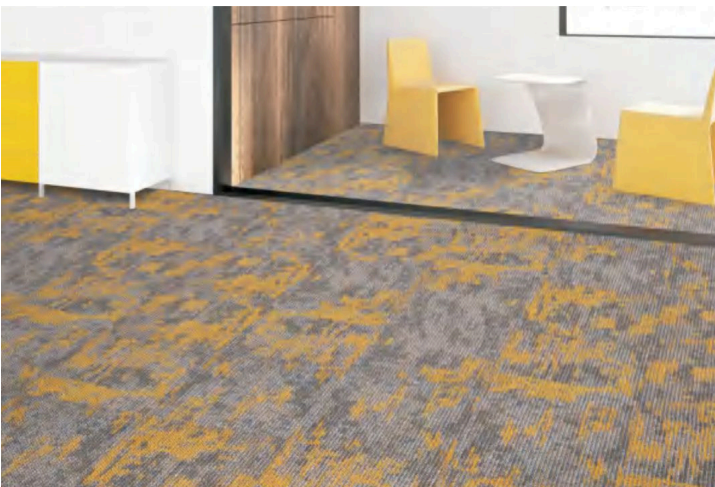

Aedra | CARPET TILES

THE ART OF FLOORING,
THE GRACE OF GRANDEUR

AEDRA carpet tiles bring a touch of grandeur to modern interiors with their elegant textures, refined finishes and intelligent design.

2025-26

AE 01 | Light Grey

SPECIFICATION

STYLE	AEDRA
YARN	100% PP
GAUGE	1/12 HIGH LOW LOOP
PILE HEIGHT	6 MM
PILE WEIGHT	580 g/Sqm (+/-5%)
BACKING	ECO BACK
SIZE	50CM X 50CM
PACKING	24 TILES / BOX (6 SqM)

AE 01 | LIGHT GREY